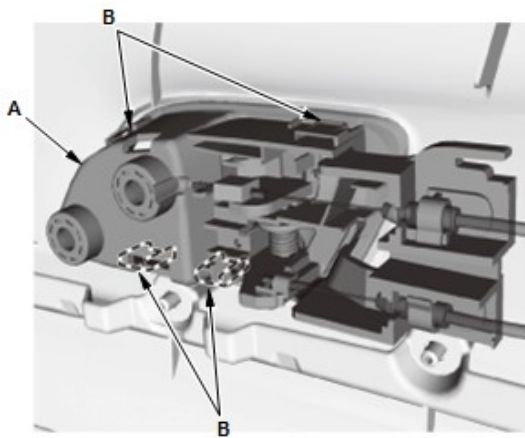

#### 2. Front Door Panel - Remove

1. Push on the lower hook (A) with the appropriate trim tool, then pull back the inner handle cap (B) to remove it.

**Fastener Locations**

A ▶ : 2

2. Remove the screws (A) securing the front door inner handle.

---

**Fastener Location**

B ▶ : 1

3. Remove the pull pocket cover (A) and the screw (B).
-

**Fastener Locations**

B ▷ : 8

4. Start at the bottom edge of the front door panel (A), remove the clips (B) with a commercially available trim pad remover.
5. Starting at the rear, pull the door panel upward.

NOTE: The inner handle cable (C) and the latch cable (D) are connected to the front door inner handle (E). Do not pull up the door panel too far, or these cables will be damaged.

6. While holding the door panel away from the door, remove the front door inner handle (A) from the door panel by releasing the hooks (B).