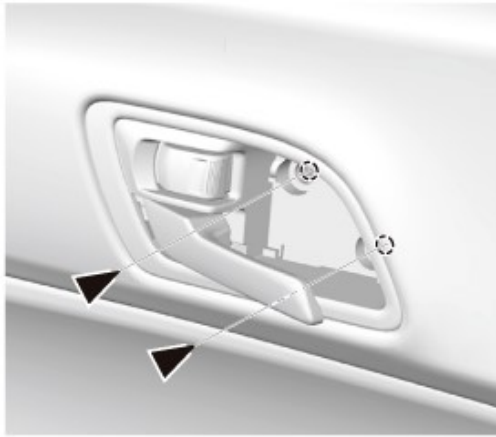

##### Fastener Locations

▷ : 2

1. Remove the tweeter cover (A) by pulling from the top to release the clip.
2. Disconnect the connector (B).

#### 2. Front Door Panel - Remove

1. Push on the lower hook (A) with the appropriate trim tool, then pull back the inner handle cap (B) to remove it.

**Fastener Locations**

A ▶ : 2

2. Remove the screws (A) securing the front door inner handle.