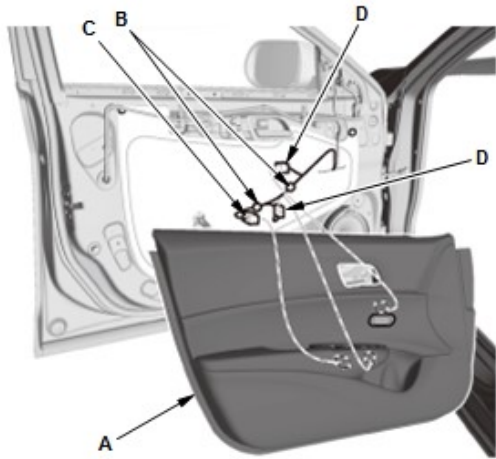

#### 2. Front Door Panel - Remove

1. Push on the lower hook (A) with the appropriate trim tool, then pull back the inner handle cap (B) to remove it.

**Fastener Locations**

A ▶ : 2

2. Remove the screws (A) securing the front door inner handle.

---

**Fastener Location**

B ▶ : 1

3. Remove the pull pocket cover (A) and the screw (B).
-

**Fastener Locations**

B ▷ : 8

4. Start at the bottom edge of the front door panel (A), remove the clips (B) with a commercially available trim pad remover.
5. Starting at the rear, pull the door panel upward.

NOTE: The inner handle cable (C) and the latch cable (D) are connected to the front door inner handle (E). Do not pull up the door panel too far, or these cables will be damaged.

6. While holding the door panel away from the door, remove the front door inner handle (A) from the door panel by releasing the hooks (B).