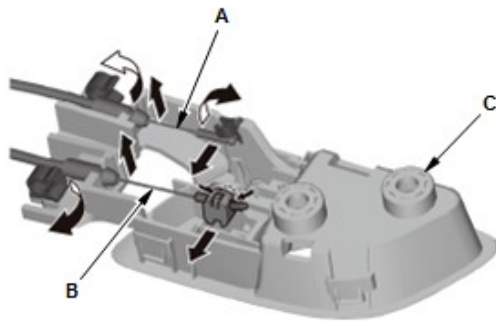

3. Front Door Inner handle - Remove

1. Disconnect the inner handle cable (A) and the latch cable (B) from the front door inner handle (C), then remove the handle.

4. Power Window Switch Panel - Remove