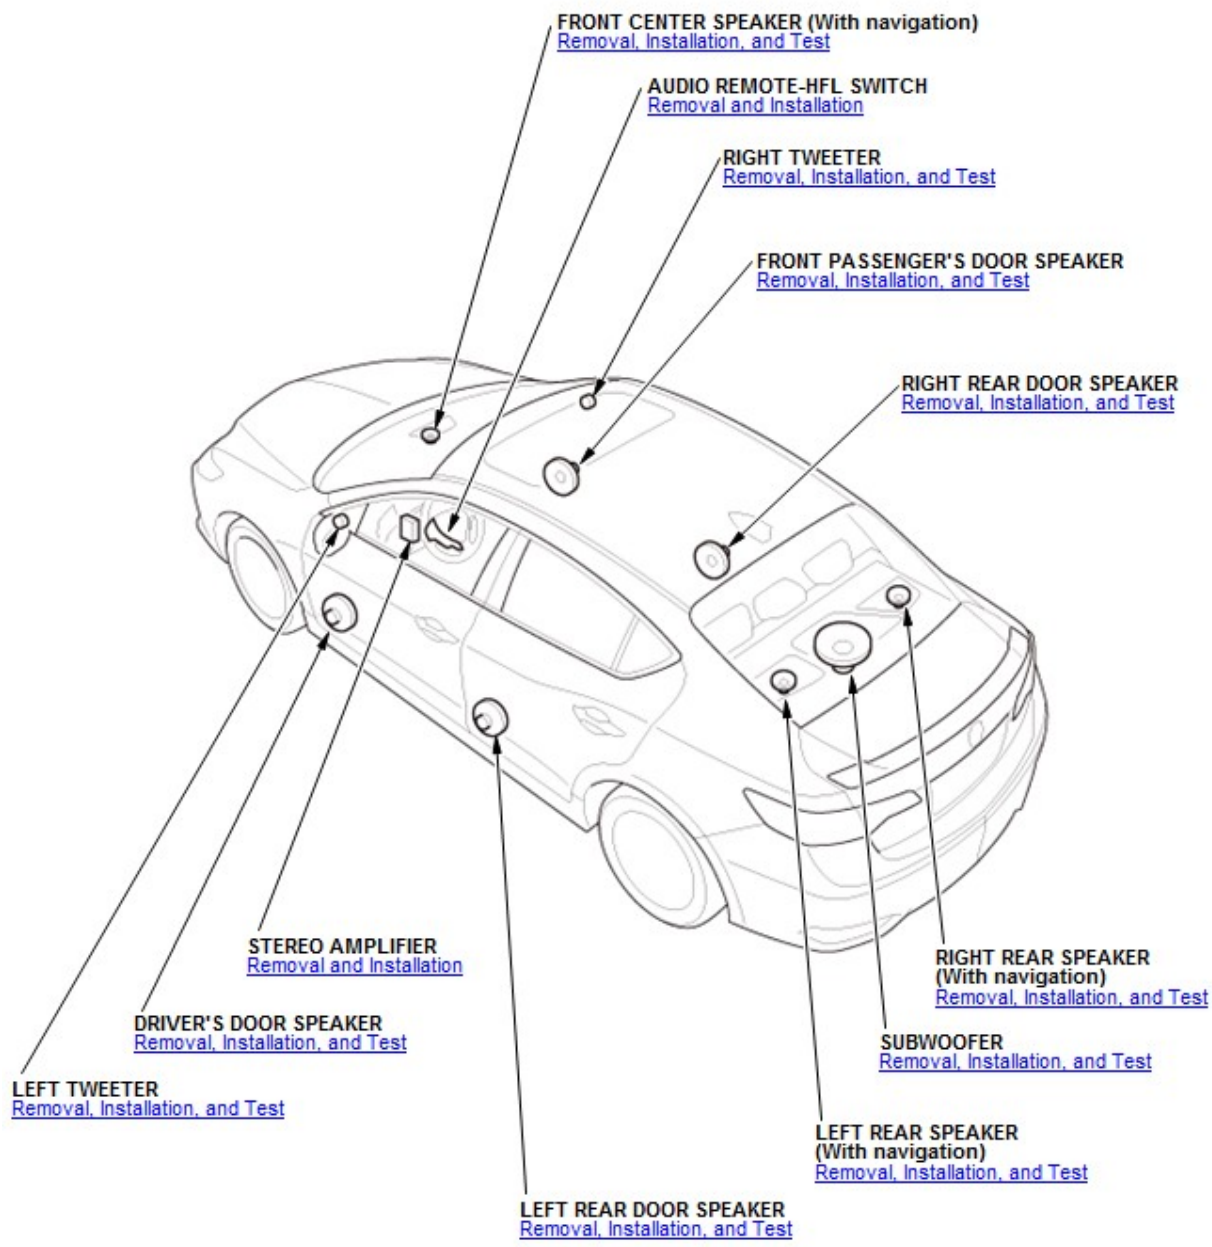

Audio System Component Location Index

AM/FM/XM/TEL/GPS ANTENNA
(With navigation)
[Removal and Installation](#)
AM/FM/XM ANTENNA
(Without navigation)
[Removal and Installation](#)

TELEMATICS CONTROL UNIT
(With navigation)
[Removal and Installation](#)
[Self-Diagnostic Function](#)
HANDSFREELINK (HFL) CONTROL UNIT
(Without navigation)
[Removal and Installation](#)
[Self-Diagnostic Function](#)

ANTENNA REAR LEAD (AM/FM/XM)

TUNER UNIT
[Removal and Installation](#)