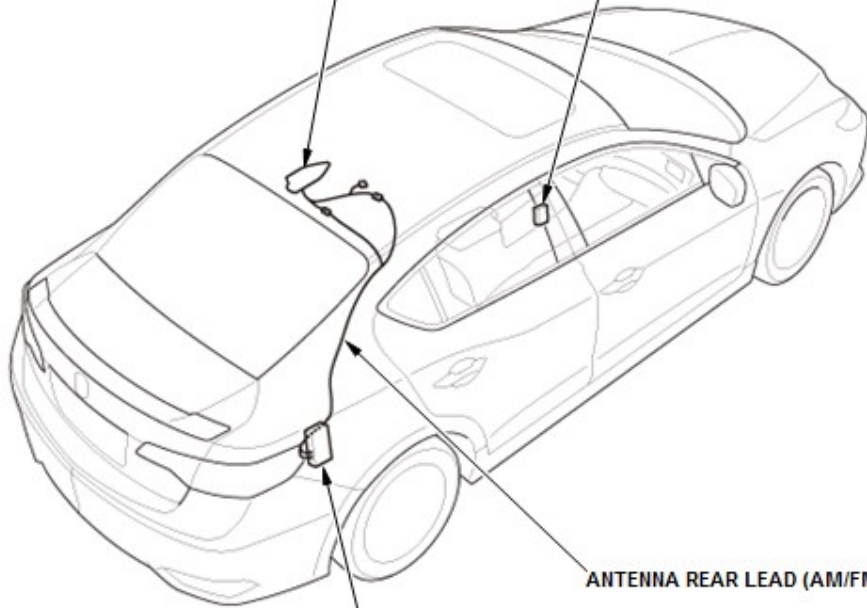

Audio System Component Location Index

AM/FM/XM/TEL/GPS ANTENNA
(With navigation)
[Removal and Installation](#)
AM/FM/XM ANTENNA
(Without navigation)
[Removal and Installation](#)

TELEMATICS CONTROL UNIT
(With navigation)
[Removal and Installation](#)
[Self-Diagnostic Function](#)
HANDSFREELINK (HFL) CONTROL UNIT
(Without navigation)
[Removal and Installation](#)
[Self-Diagnostic Function](#)

ANTENNA REAR LEAD (AM/FM/XM)

TUNER UNIT
[Removal and Installation](#)