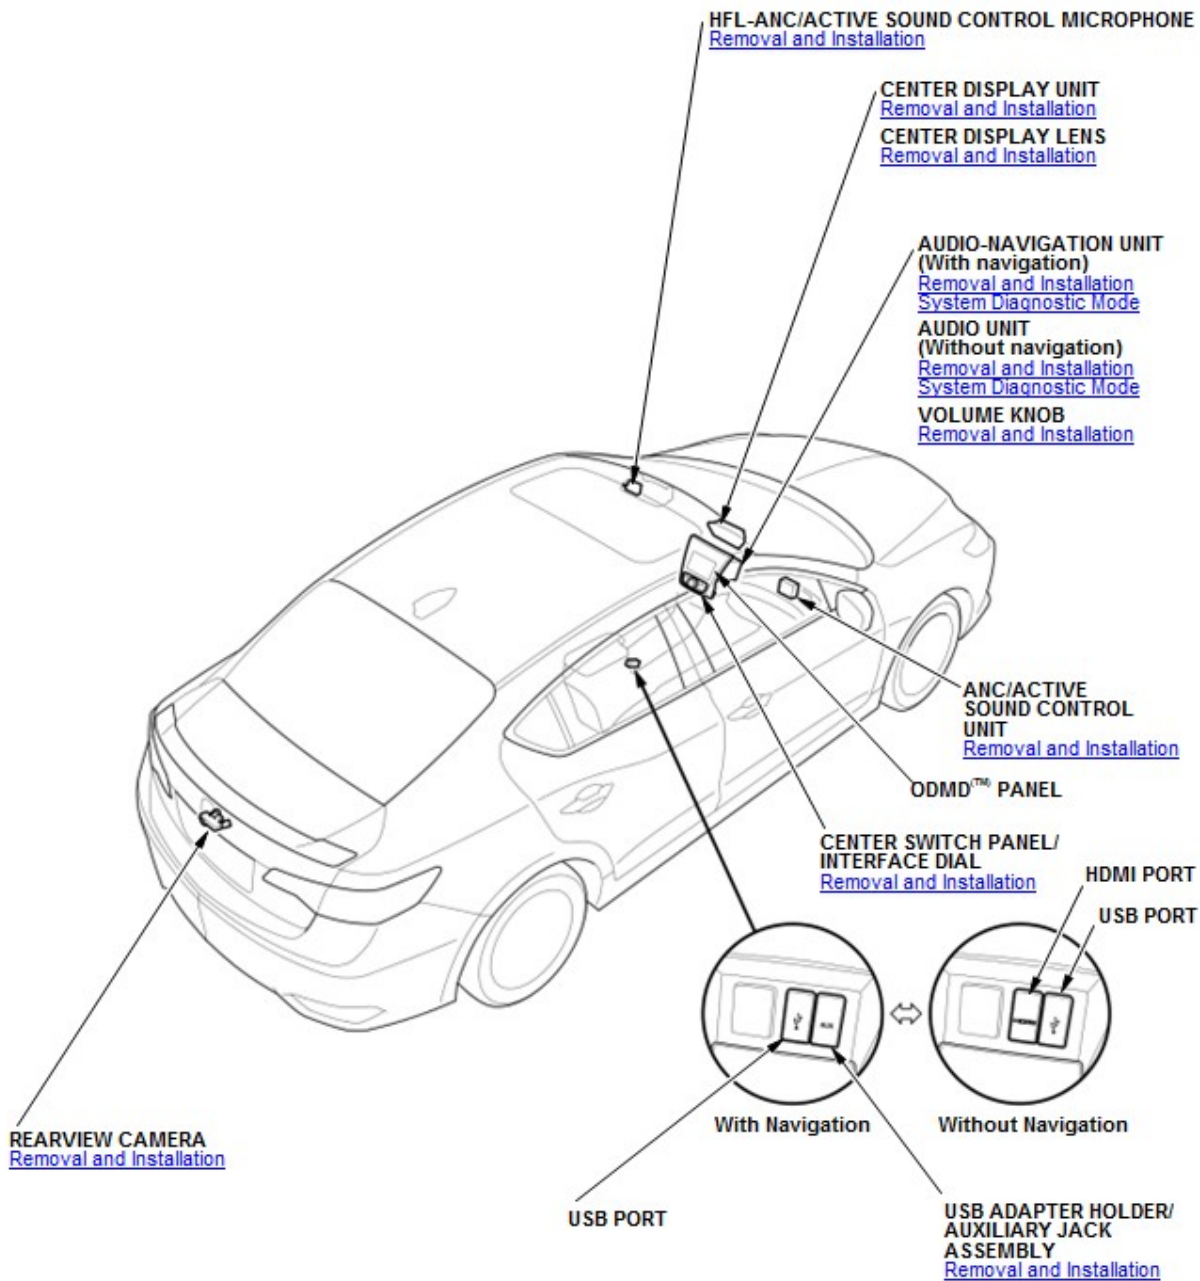

Audio System Component Location Index

AM/FM/XM/TEL/GPS ANTENNA
(With navigation)
[Removal and Installation](#)
AM/FM/XM ANTENNA
(Without navigation)
[Removal and Installation](#)

TELEMATICS CONTROL UNIT
(With navigation)
[Removal and Installation](#)
[Self-Diagnostic Function](#)
HANDSFREELINK (HFL) CONTROL UNIT
(Without navigation)
[Removal and Installation](#)
[Self-Diagnostic Function](#)

ANTENNA REAR LEAD (AM/FM/XM)

TUNER UNIT
[Removal and Installation](#)