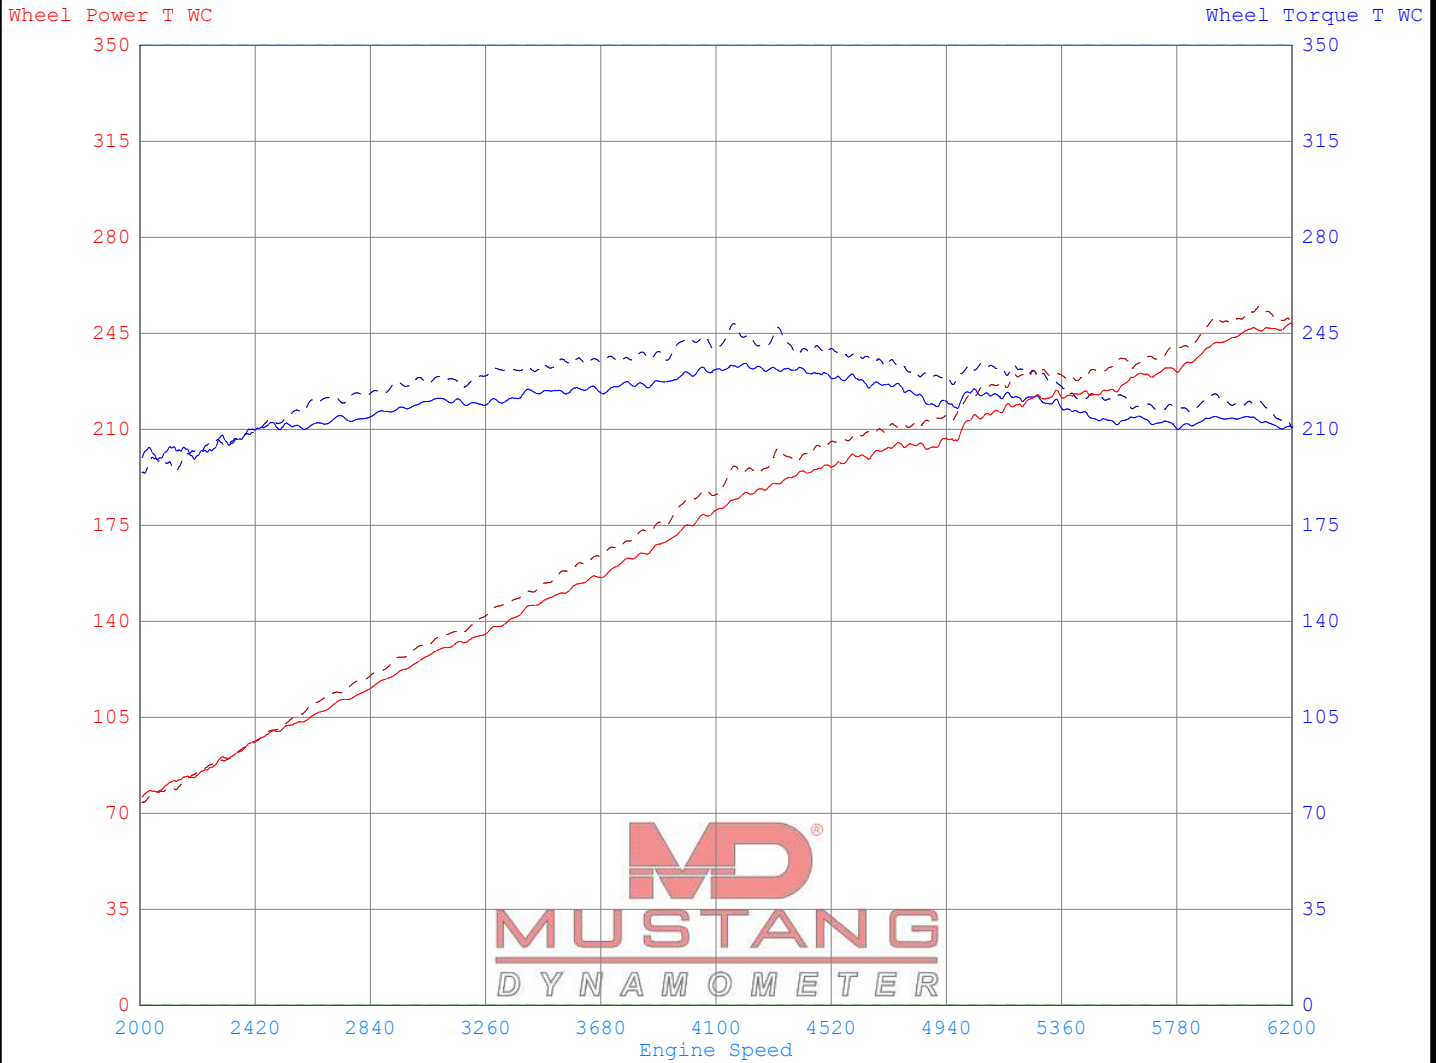

## Simple Performance

346 West 600 South,  
SLC, UT 84101  
Phone: 801-359-4328 / - Fax: /

Date Printed : 2019/09/05      Filter Mode : FIR  
Time Printed : 10:08      Filter Value : 10

Run#	License	Owner	Acquired	Test Comments
1	[REDACTED]	[REDACTED]	09/05 10:01	new final 4th gear
2	[REDACTED]	[REDACTED]	08/05 15:30	baseline 4th gear
3				

Channel / Run	Min			Max			Avg		
	1	2	3	1	2	3	1	2	3
Engine Speed (RPM)	2007	2007		6202	6201		4112	4149	
Wheel Torque T WC (Ft-lb)	199	194		234	249		219	226	
Wheel Power T WC (HP)	76	74		249	255		171	179	
Map #2 (PSI)	0	0		0	0		0	0	