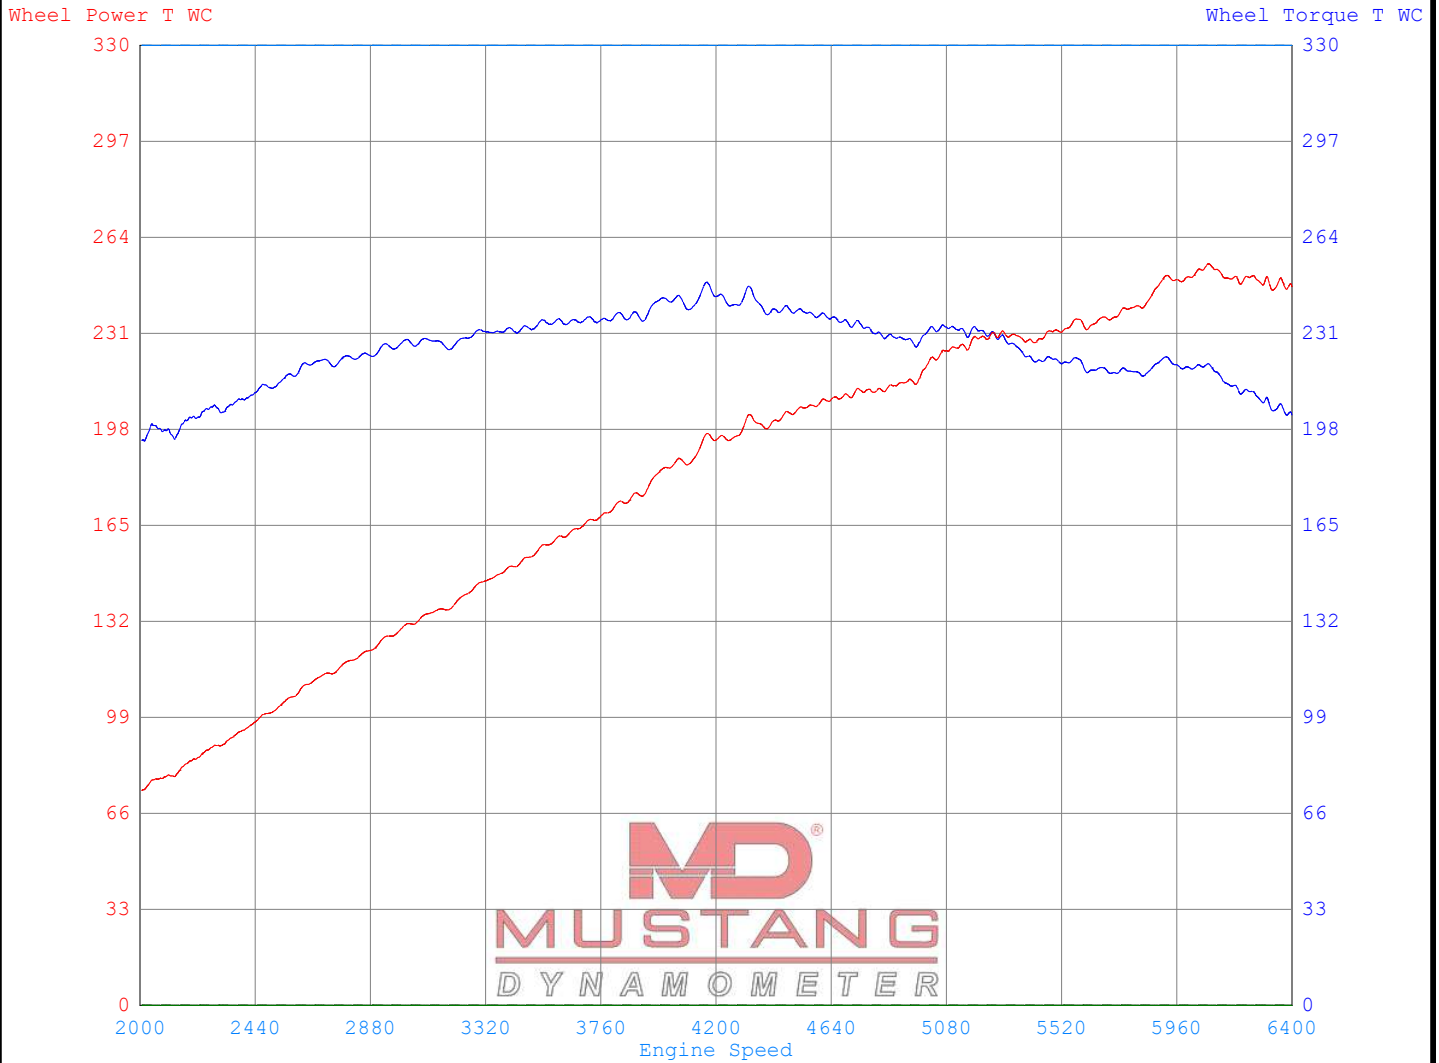

Simple Performance

346 West 600 South,
 SLC, UT 84101
 Phone: 801-359-4328 / - Fax: /

Date Printed : 2019/08/05 Filter Mode : FIR
 Time Printed : 15:37 Filter Value : 10

Run#	License	Owner	Acquired	Test Comments
			08/05 15:30	baseline 4th gear
			08/05 15:30	baseline 4th gear
2018 Acura TLX V6 Aspec SH-AWD				

Channel / Run	Min			Max			Avg		
	1	2	3	1	2	3	1	2	3
Engine Speed (RPM)	2007	2007		6404	6404		4273	4273	
Wheel Torque T WC (Ft-lb)	194	194		249	249		225	225	
Wheel Power T WC (HP)	74	74		255	255		183	183	
AFR rear dyno #1 (Rati)	7.34	7.34		7.34	7.34		7.34	7.34	
Map #2 (PSI)	0	0		0	0		0	0	