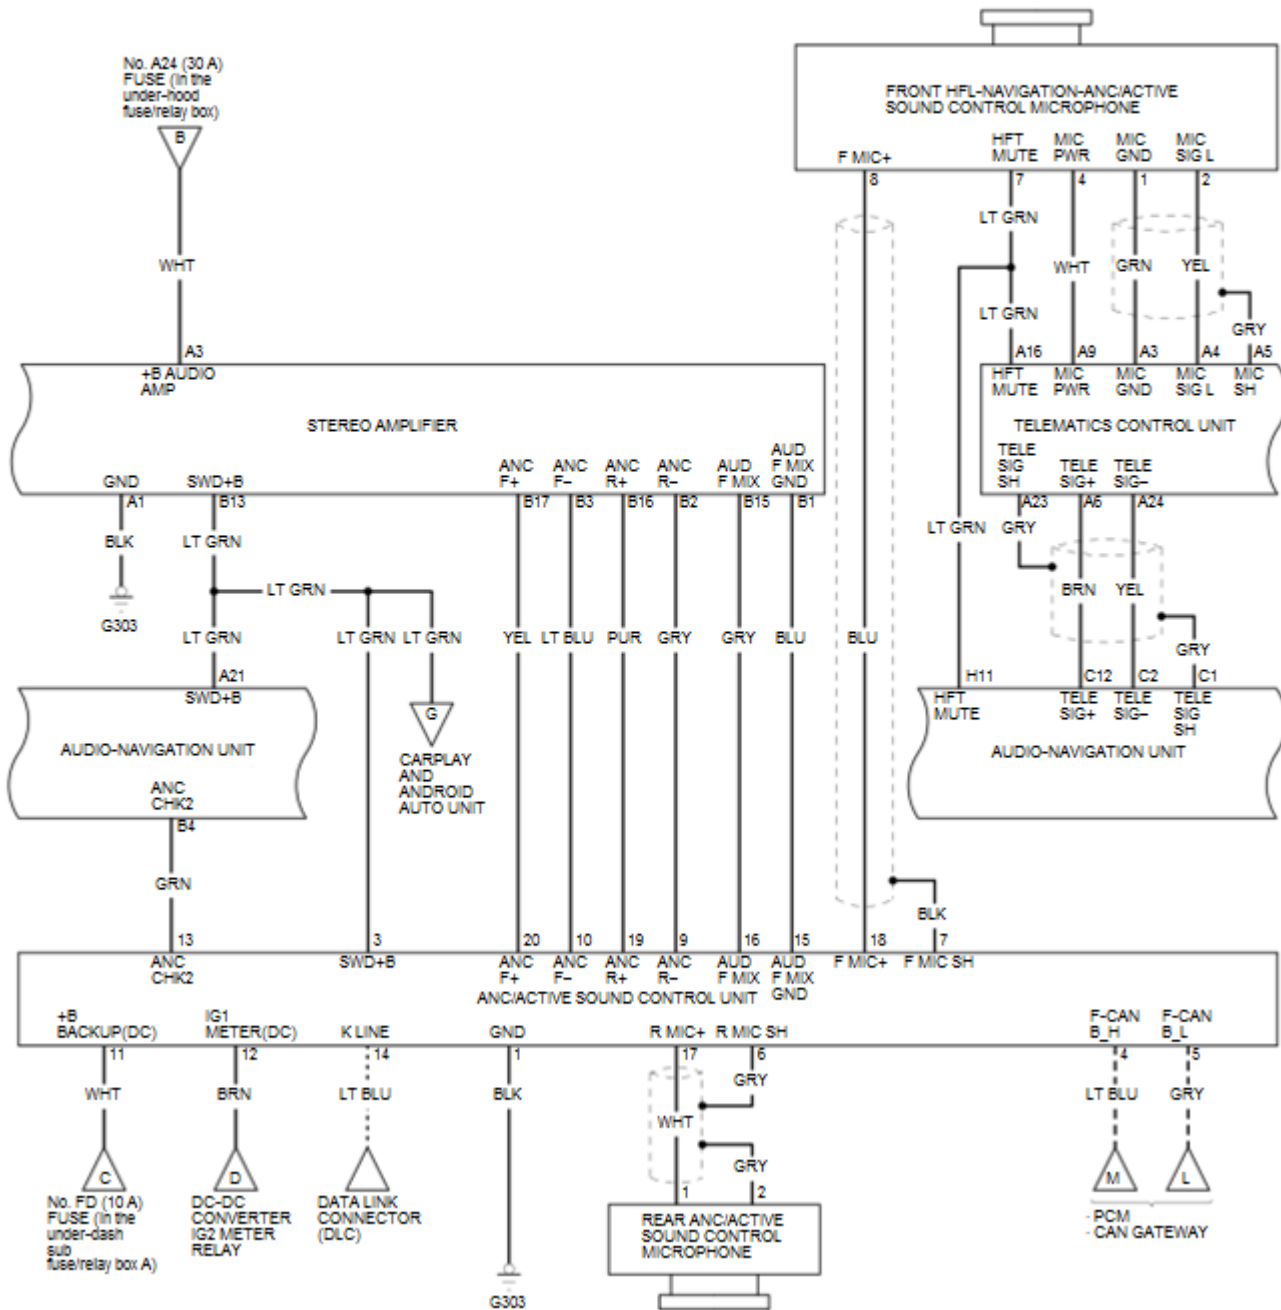

Audio and Visual System Circuit Diagram

-----: Shielding

- : CAN line
- : Other communication line
- - - - - : Shielding

- : CAN line
- : Other communication line
- : Shielding

..... : Other communication line
 - - - - - : Shielding

UNDER-DASH FUSE/RELAY BOX

..... Other communication line
 - - - - - Shielding

- - - - - CAN line
- . - . - Other communication line
- - - - - Shielding

- - - - - : CAN line
 ······· : Other communication line
 - - - - - : Shielding