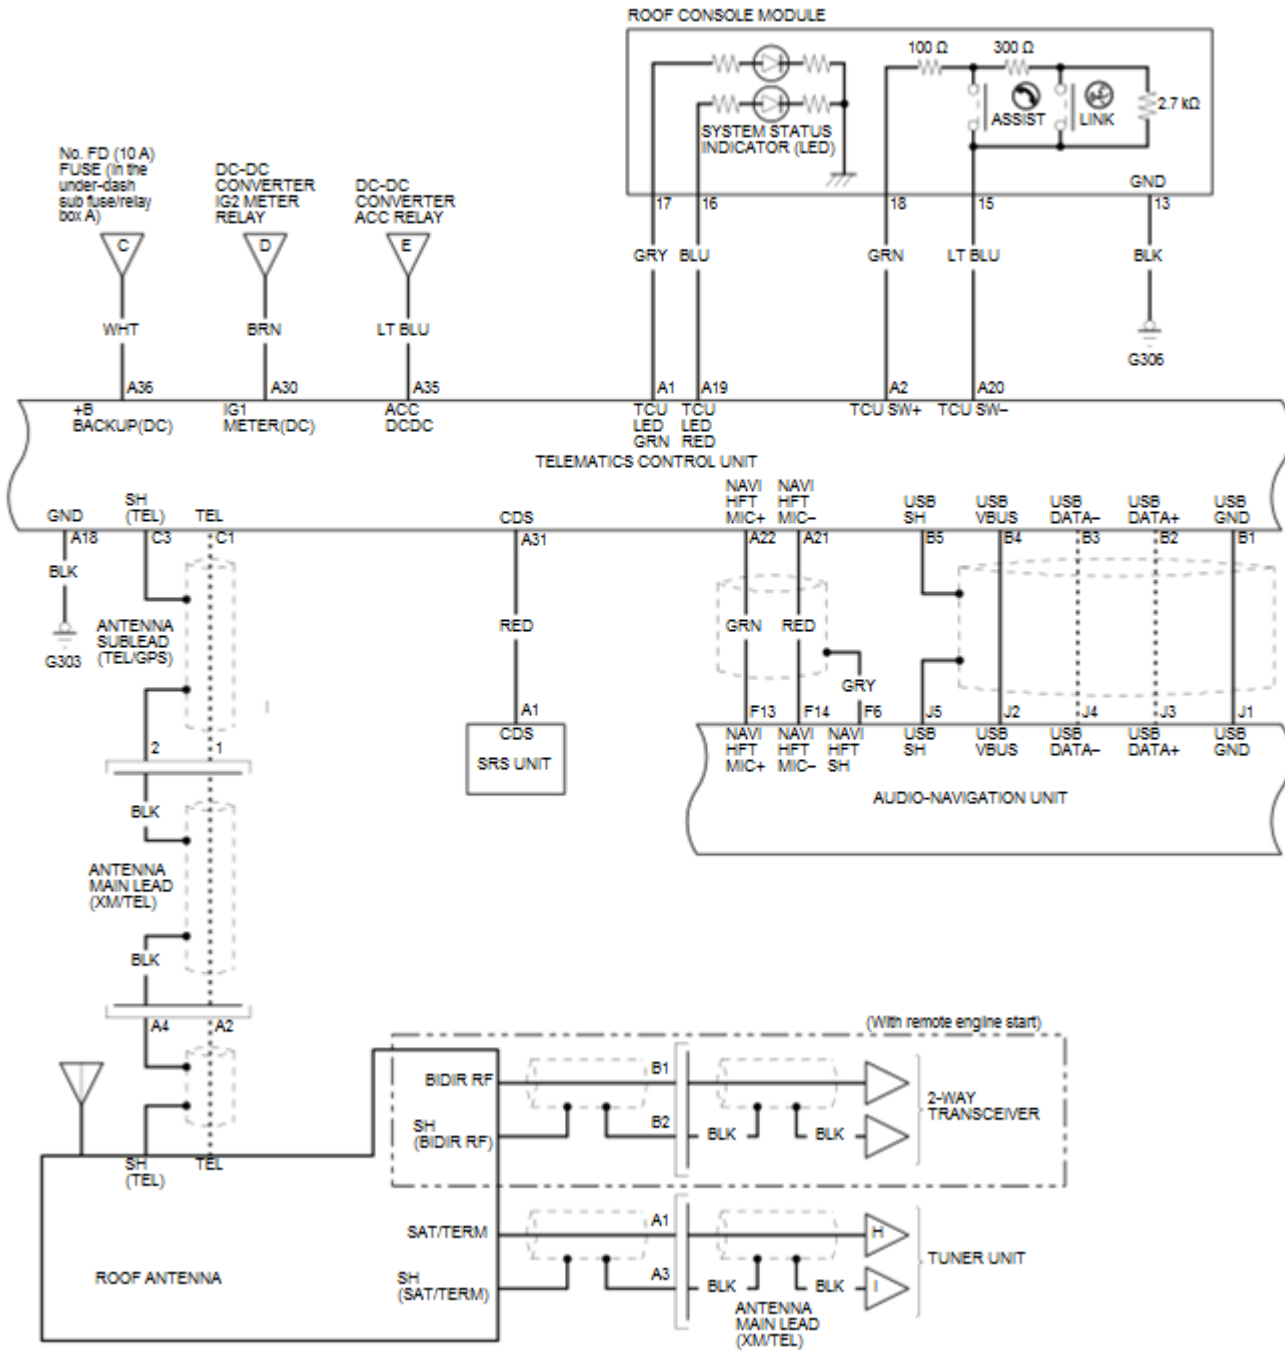

Audio and Visual System Circuit Diagram

-----: Shielding

- : CAN line
- : Other communication line
- - - - - : Shielding

- : CAN line
- : Other communication line
- : Shielding

..... : Other communication line
 - - - - - : Shielding

UNDER-DASH FUSE/RELAY BOX

..... Other communication line
 - - - - - Shielding

- - - - - CAN line
- . - . - Other communication line
- - - - - Shielding

- - - - - : CAN line
 ······· : Other communication line
 - - - - - : Shielding