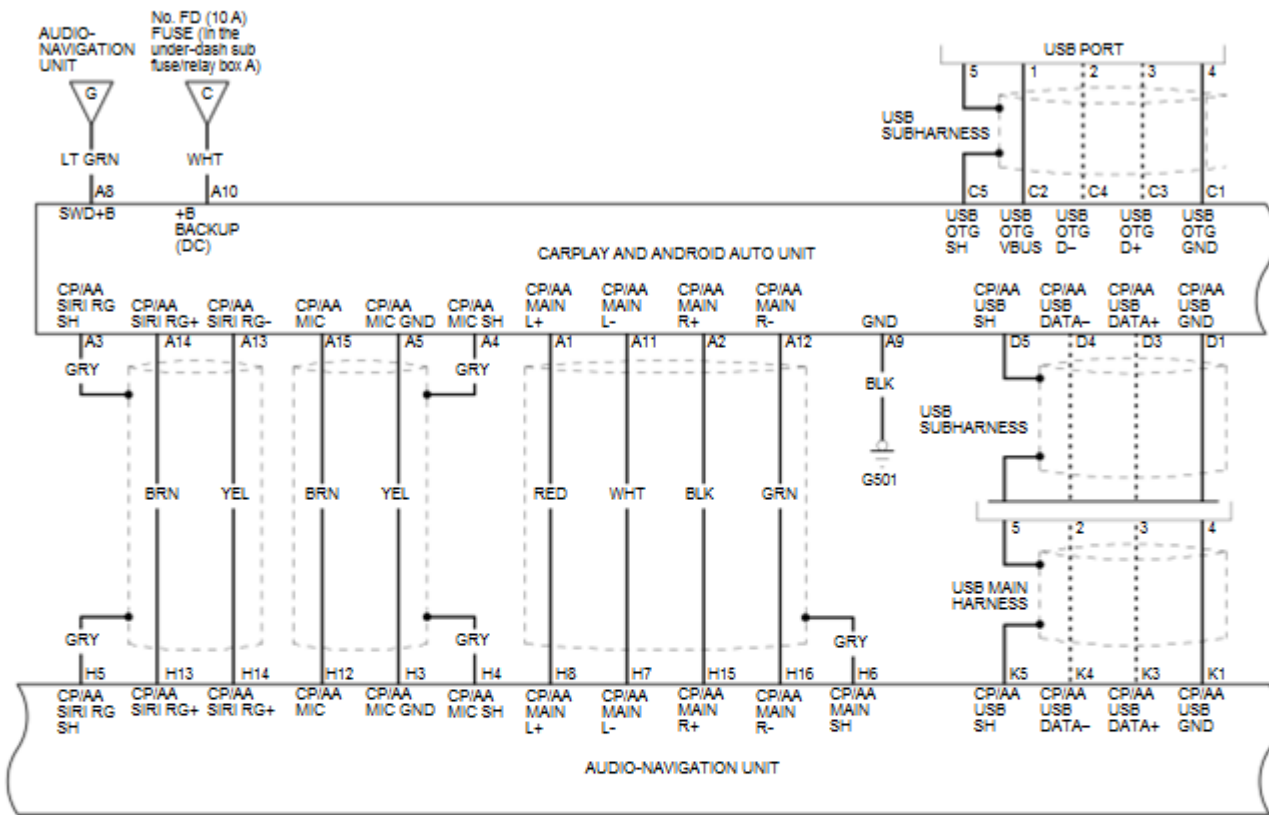

Audio and Visual System Circuit Diagram

-----: Shielding

- : CAN line
- : Other communication line
- - - - - : Shielding

- : CAN line
- : Other communication line
- : Shielding

..... : Other communication line
 - - - - - : Shielding

UNDER-DASH FUSE/RELAY BOX

..... Other communication line
 - - - - - Shielding

- - - - - CAN line
- . - . - Other communication line
- - - - - Shielding

- - - - - : CAN line
 ······· : Other communication line
 - - - - - : Shielding

.....: Other communication line
 - - - - -: Shielding

..... : Other communication line
 - - - - - : Shielding