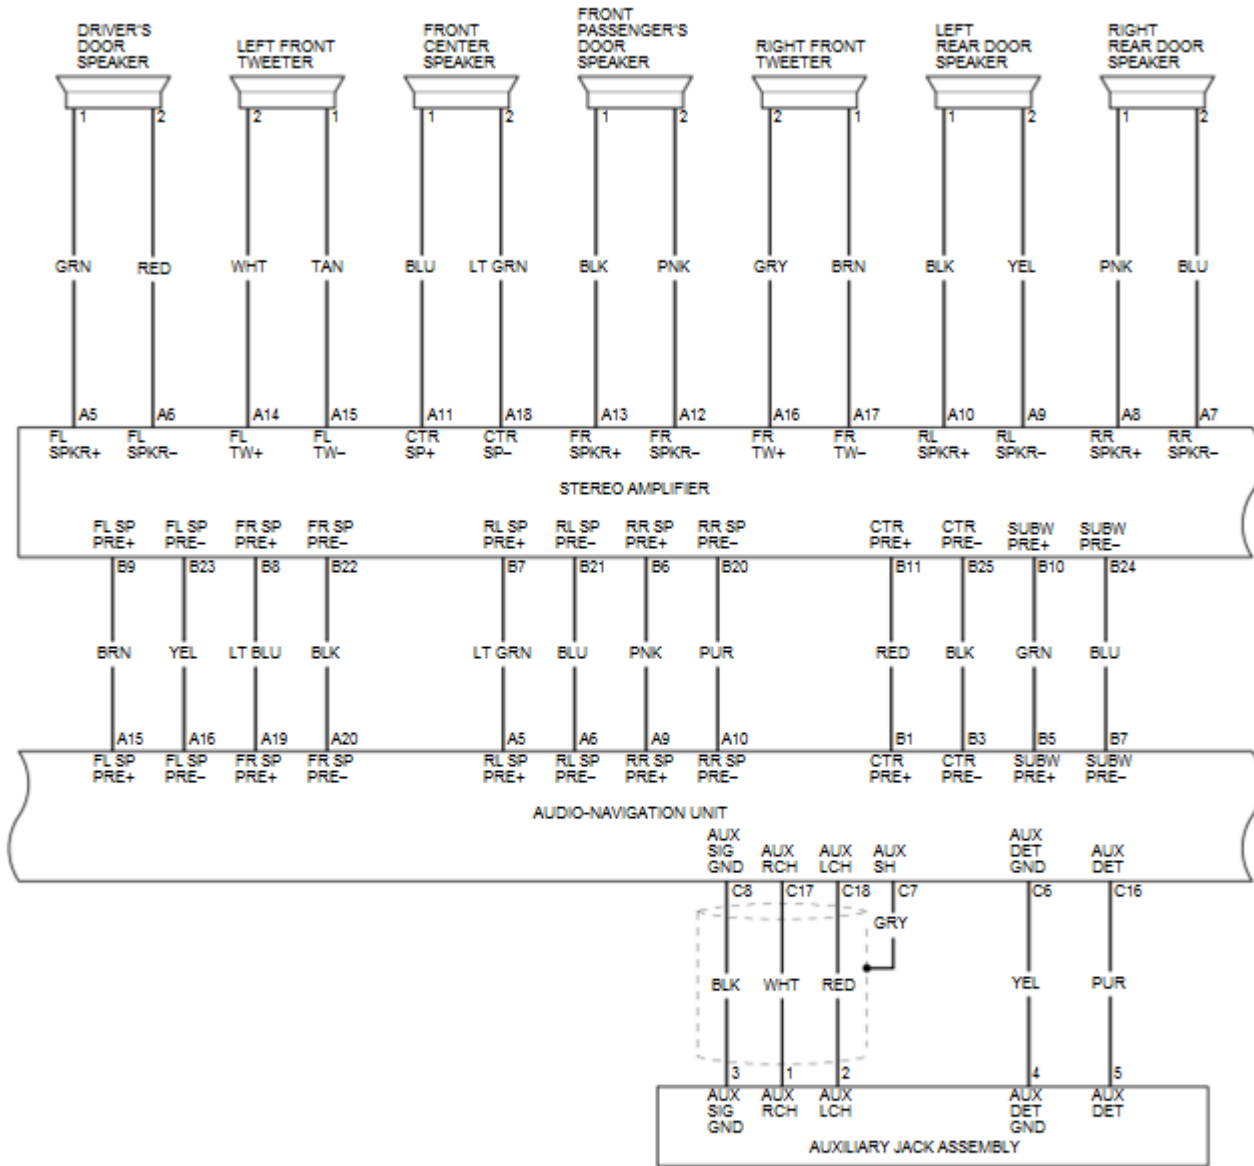

Audio and Visual System Circuit Diagram

-----: Shielding

- : CAN line
- : Other communication line
- - - - - : Shielding

- : CAN line
- : Other communication line
- : Shielding

..... : Other communication line
 - - - - - : Shielding

UNDER-DASH FUSE/RELAY BOX

..... Other communication line
 - - - - - Shielding

- - - - - CAN line
- . - . - Other communication line
- - - - - Shielding

- - - - - : CAN line
 ······· : Other communication line
 - - - - - : Shielding