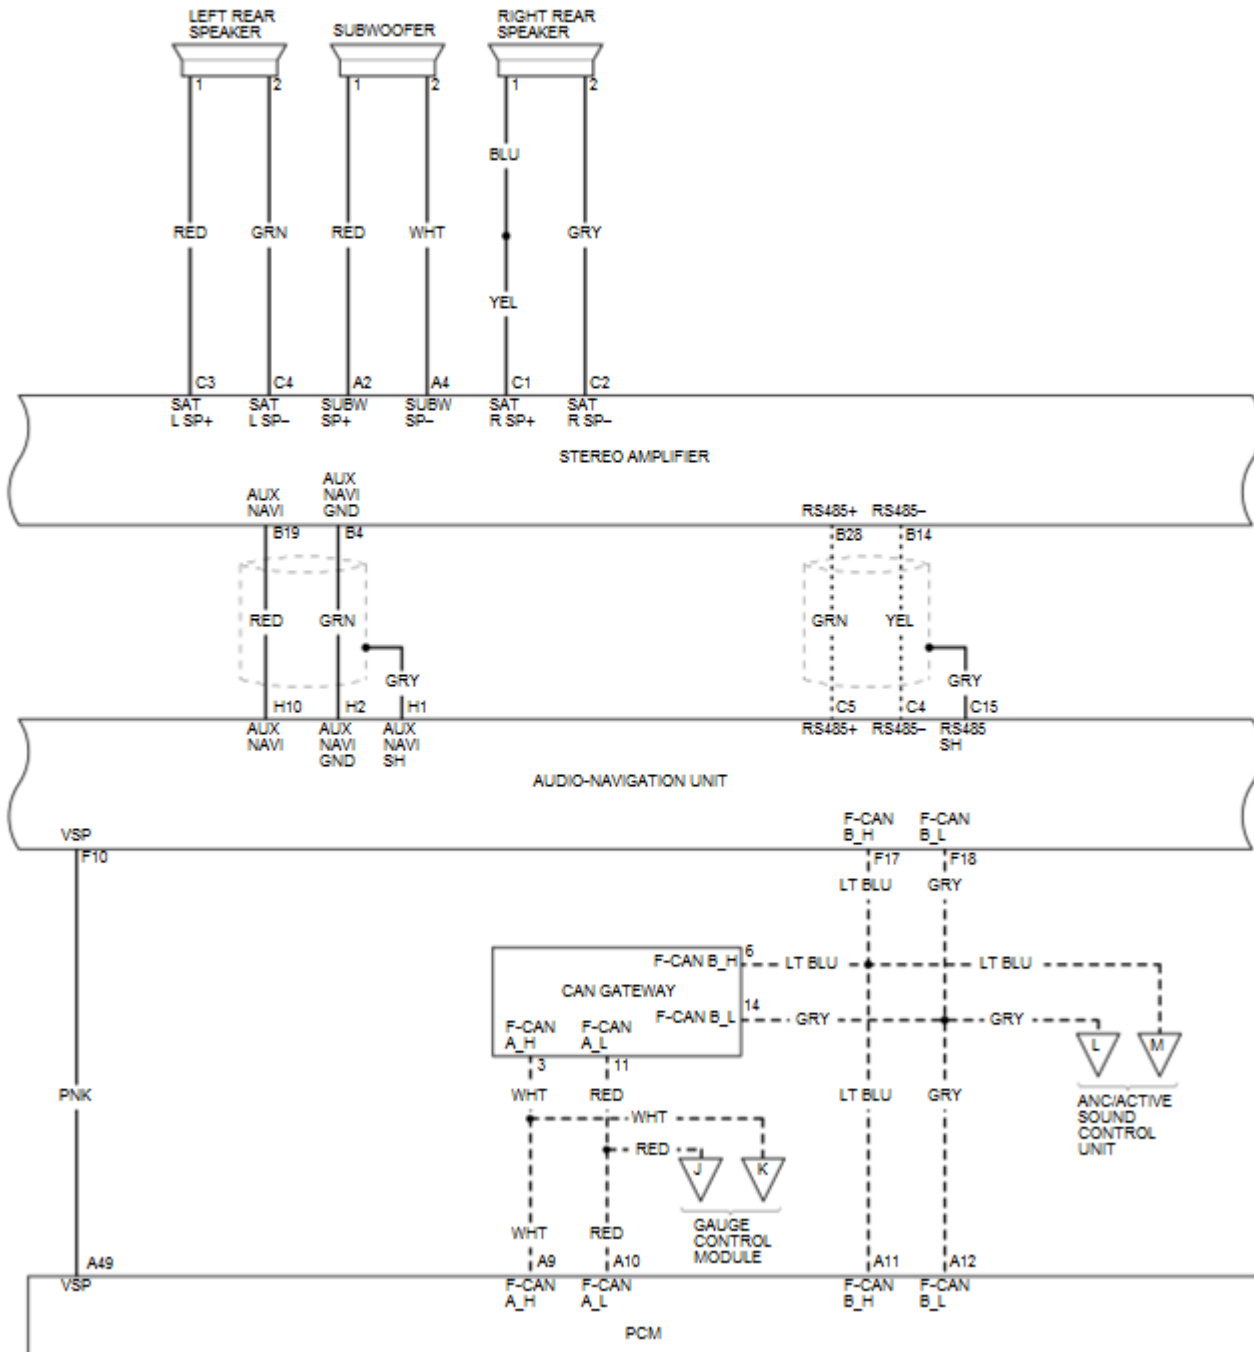

Audio and Visual System Circuit Diagram

-----: Shielding

- : CAN line
- : Other communication line
- - - - - : Shielding

- : CAN line
- : Other communication line
- : Shielding

..... : Other communication line
 - - - - - : Shielding

UNDER-DASH FUSE/RELAY BOX

..... Other communication line
 - - - - - Shielding

- - - - - CAN line
- . - . - Other communication line
- - - - - Shielding

- - - - - : CAN line
 ······· : Other communication line
 - - - - - : Shielding