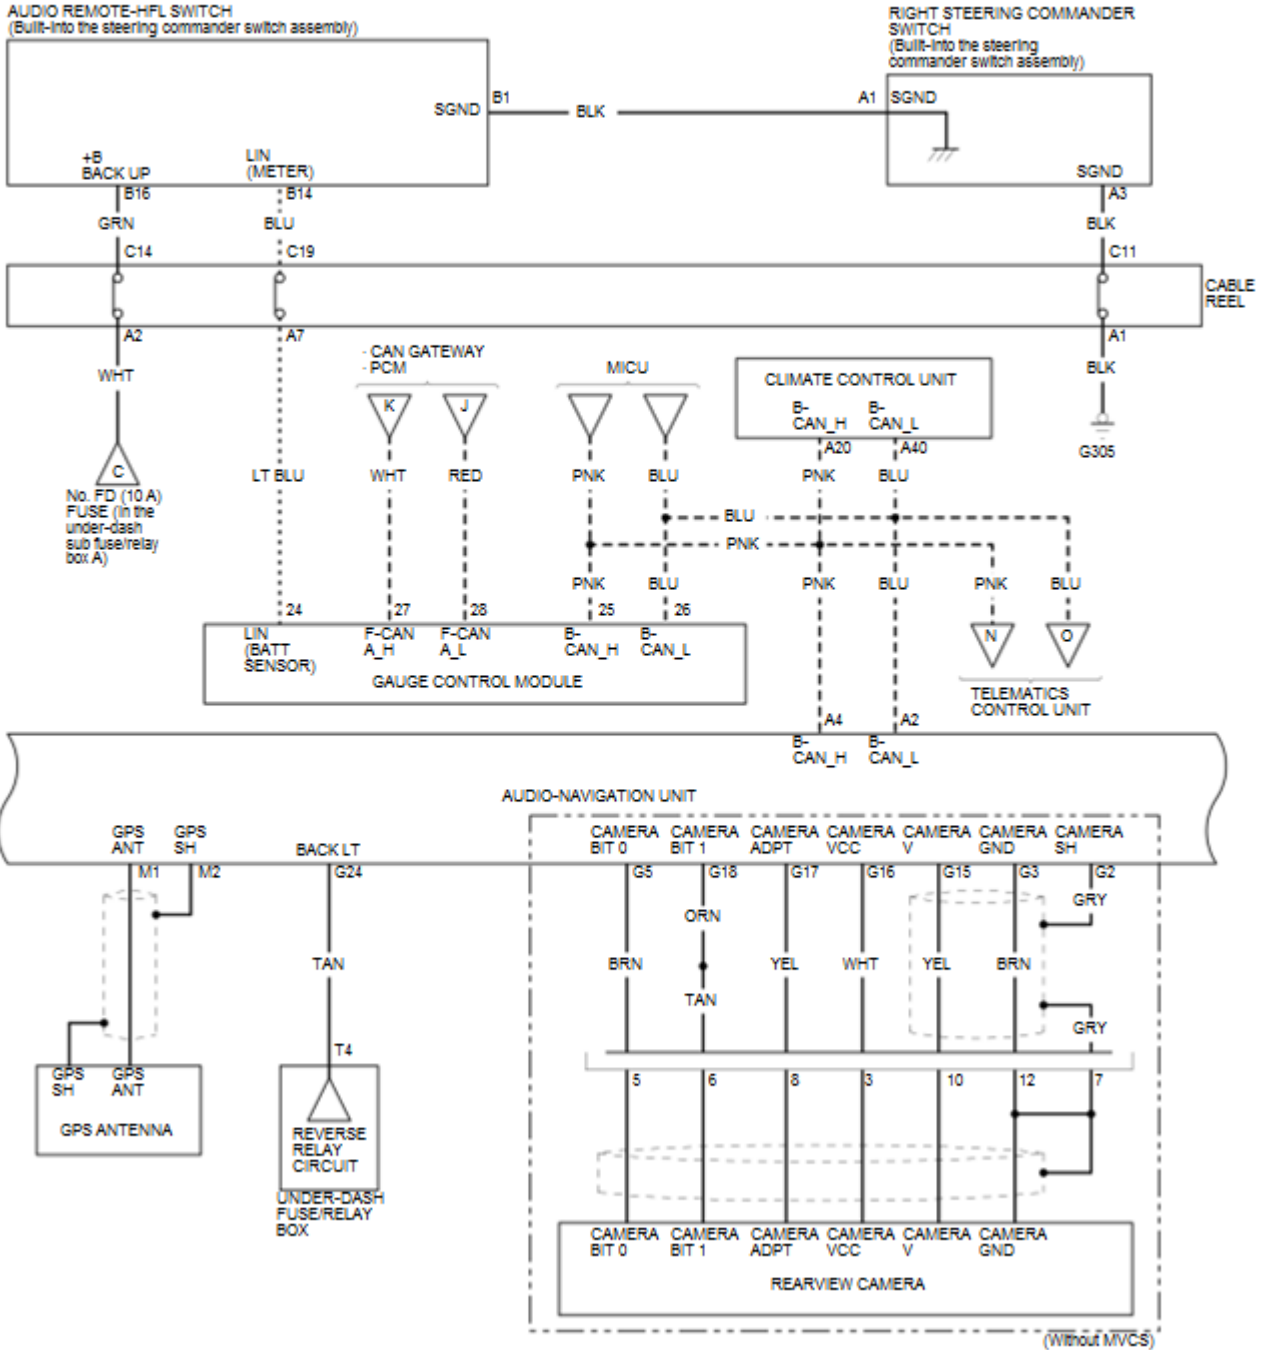

Audio and Visual System Circuit Diagram

-----: Shielding

- : CAN line
- : Other communication line
- - - - - : Shielding

- : CAN line
- : Other communication line
- : Shielding

..... : Other communication line
 - - - - - : Shielding

UNDER-DASH FUSE/RELAY BOX

..... Other communication line
 - - - - - Shielding

- - - - - CAN line
- . - . - Other communication line
- - - - - Shielding

- - - - - : CAN line
 ······· : Other communication line
 - - - - - : Shielding

.....: Other communication line
 - - - - -: Shielding

..... : Other communication line
 - - - - - : Shielding