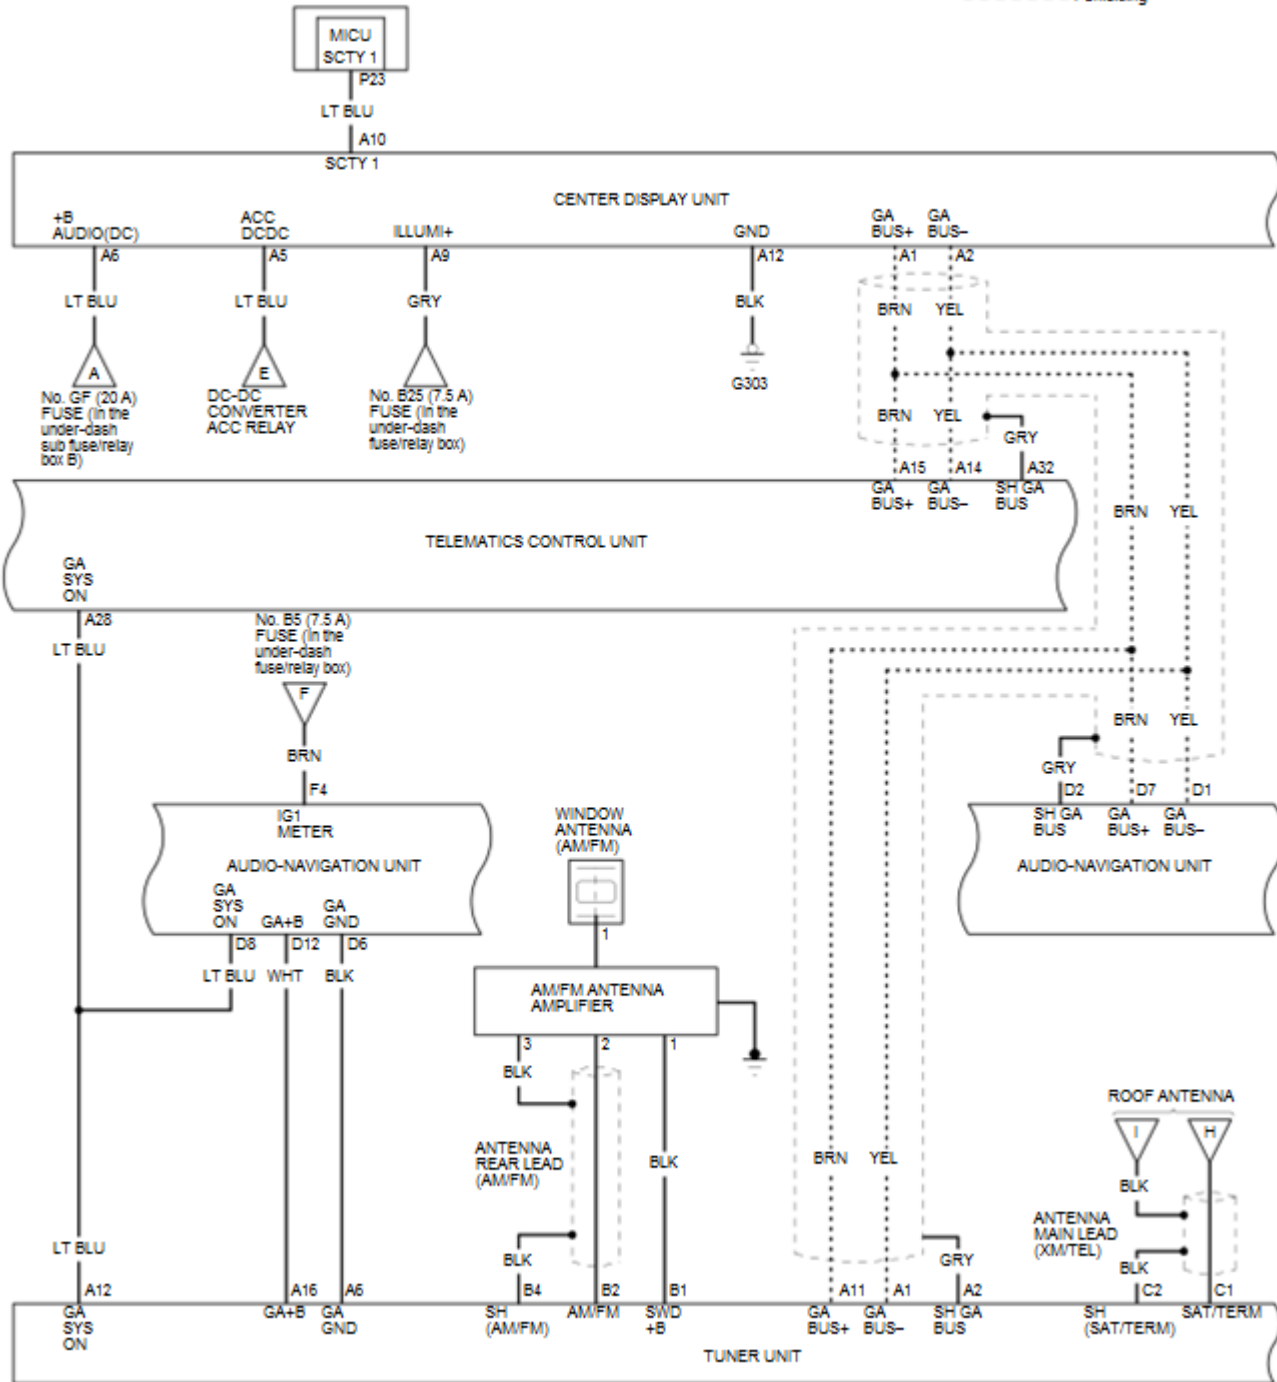

Audio and Visual System Circuit Diagram

-----: Shielding

- : CAN line
- : Other communication line
- - - - - : Shielding

- : CAN line
- : Other communication line
- : Shielding

..... : Other communication line
 - - - - - : Shielding

UNDER-DASH FUSE/RELAY BOX

..... Other communication line
 - - - - - Shielding

- - - - - CAN line
- . - . - Other communication line
- - - - - Shielding

- - - - - : CAN line
 ······· : Other communication line
 - - - - - : Shielding