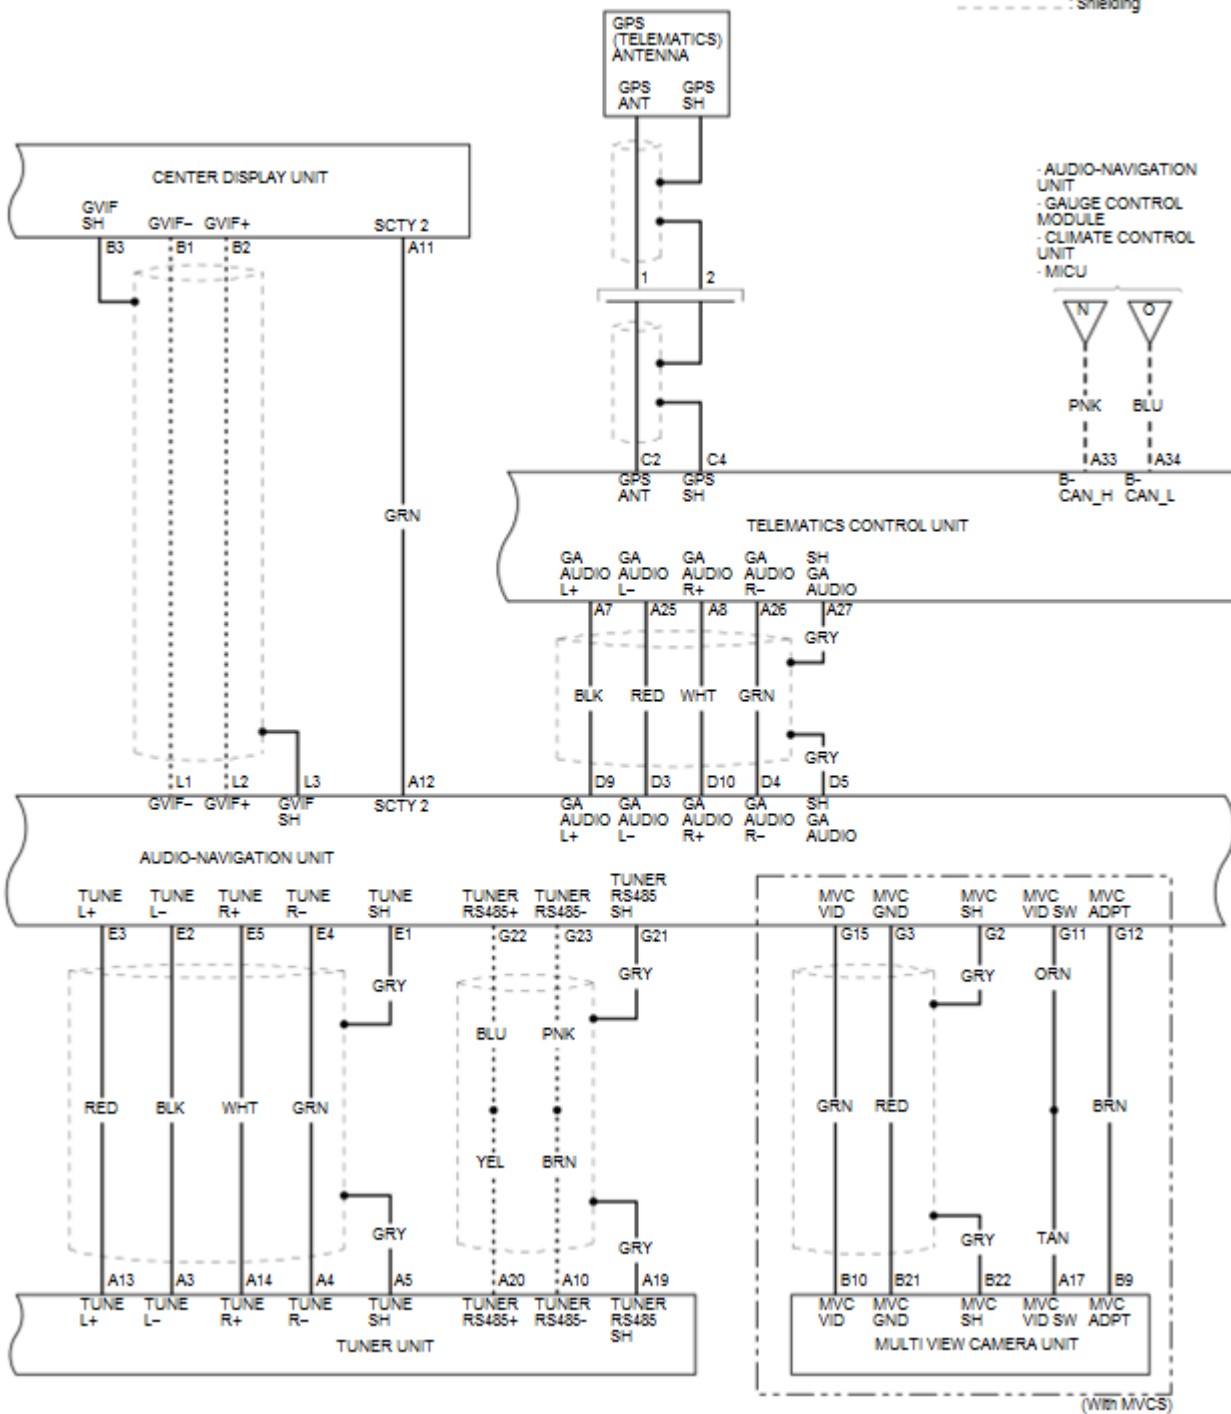

Audio and Visual System Circuit Diagram

-----: Shielding

- : CAN line
- : Other communication line
- - - - - : Shielding

- : CAN line
- : Other communication line
- : Shielding

..... : Other communication line
 - - - - - : Shielding

UNDER-DASH FUSE/RELAY BOX

..... Other communication line
 - - - - - Shielding

- - - - - CAN line
- . - . - Other communication line
- - - - - Shielding

- - - - - : CAN line
 ······· : Other communication line
 - - - - - : Shielding