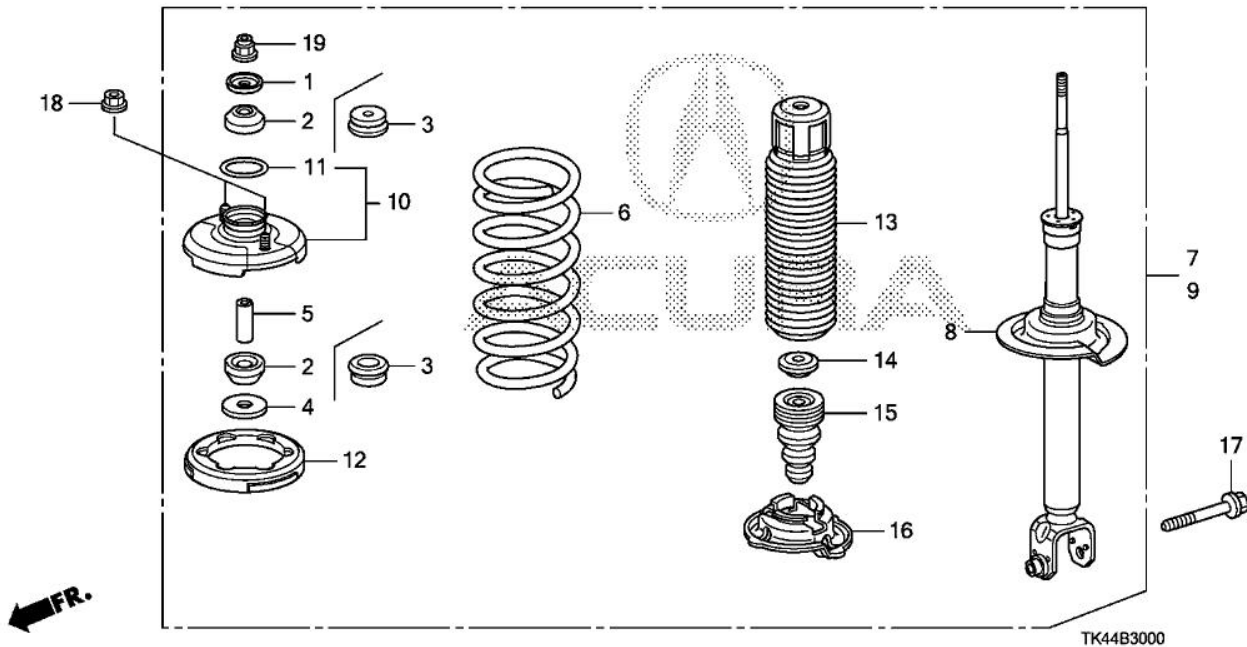

Customer					
VIN		Model	TL	Year	2012
Door	4	Grade	BASE (SHAWD)		
Area	KA	Mfg	USA	Trans	
Clr Label				Ext Color	
Pricing	LIST-26				
Section	CHASSIS				
Illustration	REAR SHOCK ABSORBER				

Ref.	Part Number	Part Description	Qty	LIST-26
001	51621-S84-A01	WASHER, SHOCK ABSORBER MOUNTING	002	\$0.37
002	51631-SV7-004	RUBBER, SHOCK ABSORBER MOUNTING (SHOWA)	004	\$1.64
004	51685-SR0-004	PLATE, DUST COVER (SHOWA)	002	\$2.07
005	51728-SR0-003	COLLAR, SHOCK ABSORBER MOUNTING (DUFFY STEEL PARTS)	002	\$0.61
006	52441-TK5-A02	SPRING, RR.	002	\$29.47
007	52610-TK5-A04	SHOCK ABSORBER ASSY., R. RR.(MSDS)	001	\$143.83
008	52611-TK5-A03	SHOCK ABSORBER UNIT, RR.(MSDS)	002	\$82.42
009	52620-TK5-A04	SHOCK ABSORBER ASSY., L. RR.(MSDS)	001	\$143.83
010	52675-SEP-A02	BASE, RR. SHOCK ABSORBER MOUNTING	002	\$19.20
011	52676-SEP-A01	SEAL, RR. SHOCK ABSORBER MOUNTING	002	\$6.05
012	52686-SDA-A01	RUBBER, RR. SPRING MOUNTING	002	\$4.44
013	52687-TA0-A01	COVER, DUST	002	\$8.68
014	52690-SG0-000	PLATE, BUMP STOP	002	\$0.75
015	52722-TK4-A01	RUBBER, RR. BUMP STOP	002	\$4.63
016	52748-S0A-004	COVER, RR. MOUNT DUST (LOWER)	002	\$7.27
017	90182-TA0-A00	BOLT, FLANGE (12X80)	002	\$2.05
018	90300-S84-A00	NUT, SHOCK ABSORBER FLANGE (10MM)	004	\$0.33
019	90364-SG0-004	NUT, SELF-LOCK (10MM) (NYLON) (SHOWA)	002	\$0.73