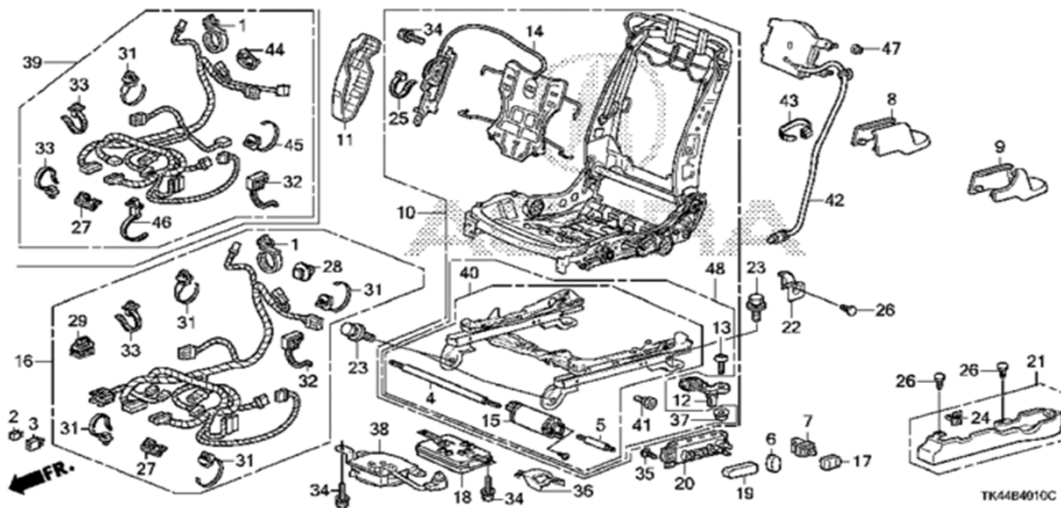

FRONT SEAT COMPONE

ADVANCE

No.	Part Number	Description	Qty	List Price	Our Price
1	32132-SM4-003	BAND, WIRE HARNESS OFFSET (20)(122.5MM) (BLACK)	1	$3.52	$2.60
4	81201-TL0-G21	CABLE ASSY.	1	$20.92	$15.48
5	81202-TL0-G21	CABLE	1	$11.37	$8.41
6	81252-SDB-A71ZW	KNOB *NH690L* (B) (PREMIUM BLACK)	1	$4.77	$3.53
7	81255-SZ3-A01	SWITCH ASSY., LUMBAR SUPPORT	1	$62.83	$46.49
8	81506-TK4-A11ZB	COVER, L. FR. SEAT FOOT (INNER) *NH690L* (RR) (PREMIUM BLACK)	1	$11.28	$8.35
9	81507-TK4-A11ZB	COVER, L. FR. SEAT FOOT (OUTER) *NH690L* (RR) (PREMIUM BLACK)	1	$11.28	$8.35
10	81526-TK4-L21	FRAME, L. FR. SEAT	1	$560.62	$414.86
10	81526-TK4-L22	FRAME, L. FR. SEAT	1	$560.62	$414.86
11	81529-TA0-A41	COVER, LUMBAR MOTOR	1	$18.97	$14.04
12	81550-TL2-A01	SENSOR, SEAT POSITION	1	$85.80	$63.49
13	81554-TL2-A01	BOLT, SPS	1	$3.61	$2.67
14	81590-TK4-A12	LUMBAR, L. FR. SEAT-BACK	1	$191.30	$141.56
15	81601-TK4-A11	MOTOR, L. SLIDE	1	$176.20	$130.39
17	81611-S3V-A01ZU	KNOB, L. *NH690L* (PREMIUM BLACK)	1	$22.85	$16.91
18	81628-TK4-A11	M.S.C. UNIT	1	$169.67	$125.56
19	81651-SDB-A71ZY	KNOB *NH690L* (A) (PREMIUM BLACK)	1	$7.28	$5.39
20	81653-SDB-A71	SWITCH ASSY., L. (8WAY)	1	$46.52	$34.42
21	81669-TK4-A11ZB	COVER, L. RAIL (UPPER) (OUTER)*NH690L* (PREMIUM BLACK)	1	$6.33	$4.68
22	81679-TK4-A11ZB	COVER, L. RAIL (UPPER) (INNER)*NH690L* (PREMIUM BLACK)	1	$9.36	$6.93
23	90135-S7A-J51	BOLT-WASHER (10X25)	4	$2.72	$2.01
24	90610-S10-003	CLIP, GARNISH	2	$1.92	$1.42
26	91504-SR2-000ZM	CLIP, RR. ROOF RAIL *NH167L* (GRAPHITE BLACK)	3	$1.58	$1.17
27	91533-STK-003	CLIP, CONNECTOR (NATURAL)	1	$3.03	$2.24
31	91540-TA0-003	CLIP, HARNESS BAND (100.1MM) (NATURAL)	2	$0.12	$0.09
32	91542-TA0-003	CLIP, HARNESS BAND HOLDER	7	$4.94	$3.66
33	91542-SNA-003	CLIP, HARNESS BAND (164.5MM) (DARK BLUE)	5	$0.24	$0.18
34	93401-06012-08	BOLT-WASHER (6X12)	8	$0.83	$0.61
35	93903-14220	SCREW, TAPPING (4X10)	2	$0.52	$0.38
36	81116-TK4-L11ZC	COVER, SLIDE MOTOR *NH556L* (GRAY)	1	$11.28	$8.35
36	81116-TK4-L11ZB	COVER, SLIDE MOTOR *NH690L* (PREMIUM BLACK)	1	$11.28	$8.35
36	81116-TK4-L11ZD	COVER, SLIDE MOTOR *YR386L* (UMBER TAN)	1	$11.28	$8.35
37	81203-TL0-G21	NUT, SCREW	1	$2.13	$1.58
38	81218-SZN-A52	BLOWER, FR. CUSHION	1	$118.77	$87.89
39	81607-TK4-L20	CORD, L. POWER SEAT	1	$83.32	$61.66
48	81610-TK4-L03	RAIL ASSY., L.	1	$383.58	$283.85
41	81611-TL0-G22	BOLT, HEIGHT	4	$3.14	$2.32
41	81611-TL0-G21	BOLT, HEIGHT	4	$3.05	$2.26
42	81616-SZN-A51	BLOWER, L. FR. SEAT-BACK	1	$318.65	$235.80
43	90650-KV3-000	BAND, WIRE	4	$2.13	$1.58
44	91534-SWA-003	CLIP, CONNECTOR (DARK GRAY)	2	$4.52	$3.34
45	91540-STK-003	CLIP, HARNESS BAND (155.3MM) (BLACK)	2	$2.72	$2.01
46	91558-SAA-003	CLIP, HARNESS BAND (30) (151.5MM) (BLACK)	2	$4.13	$3.06
47	94050-06080	NUT, FLANGE (6MM)	4	$0.23	$0.17
48	81610-TK4-L02	RAIL ASSY., L.	1	$383.58	$283.85

$1,001.58