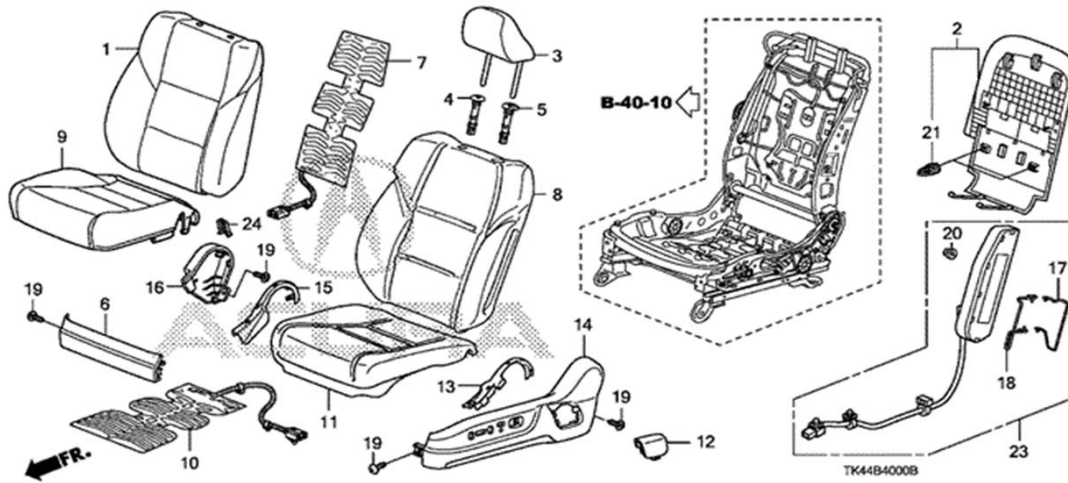

FRONT SEAT (L.)

No.	Part Number	ADVANCE Description	Qty	List Price	Our Price
1	04815-TK5-L60ZB	COVER SET, L. TRIM *YR386L* (LEA)(SIDE AIRBAG) (UMBER TAN)	1	$252.57	$186.90
2	81129-SZN-A51ZD	COVER ASSY., FR. SEAT-BACK *YR386L* (UMBER TAN)	1	$122.78	$90.86
3	81140-TK5-L71ZA	HEADREST ASSY., FR. *YR386L* (LEA) (UMBER TAN)	1	$142.10	$105.15
4	81143-TF0-G01ZH	GUIDE, HEADREST *NH690L* (PREMIUM BLACK)	1	$9.40	$6.96
4	81143-TF0-G01ZJ	GUIDE, HEADREST *NH556L* (GRAY)	1	$9.40	$6.96
5	81144-TF0-G01ZH	GUIDE, HEADREST LOCK *NH690L* (PREMIUM BLACK)	1	$11.73	$8.68
5	81144-TF0-G01ZJ	GUIDE, HEADREST LOCK *NH556L* (GRAY)	1	$11.73	$8.68
6	81510-TK4-A11ZB	COVER, L. FR. CUSHION *NH690L* (PREMIUM BLACK)	1	$13.32	$9.86
8	81527-TK5-L61	PAD, L. FR. SEAT-BACK	1	$100.00	$74.00
9	81531-TK5-L61ZA	COVER, L. FR. SEAT CUSHION TRIM *YR386L* (LEA) (UMBER TAN)	1	$217.62	$161.04
11	81537-TK5-L61	PAD, L. FR. SEAT CUSHION	1	$100.00	$74.00
12	81634-TA0-A71ZE	COVER, L. RECLINING LAP (OUTER) *NH690L* (PREMIUM BLACK)	1	$13.64	$10.09
13	81637-TK4-A11ZB	COVER, L. INNER-RECLINING (OUTER) *NH690L* (PREMIUM BLACK)	1	$17.58	$13.01
14	81638-TK4-A11ZB	COVER, L. RECLINING (OUTER) *NH690L* (PREMIUM BLACK)	1	$19.40	$14.36
15	81647-TK4-A11ZB	COVER, L. INNER-RECLINING (INNER) *NH690L* (PREMIUM BLACK)	1	$17.58	$13.01
16	81648-TK4-A11ZB	COVER, L. RECLINING (INNER) *NH690L* (PREMIUM BLACK)	1	$6.17	$4.57
17	81685-TK4-A11	WIRE A, L. FR. SEAT-BACK AIRBAG	1	$11.38	$8.42
18	81686-TK4-A01	WIRE B, L. FR. SEAT-BACK AIRBAG	1	$11.38	$8.42
19	90134-SE3-003	SCREW, TAPPING (5X10)	4	$2.38	$1.76
20	90321-SP0-A80	NUT-WASHER (6MM)	2	$0.37	$0.27
21	91566-SP0-003	CLIP, BACK COVER (NATURAL)	2	$2.76	$2.04
23	78055-TK4-L11	MODULE ASSY., L. SIDE2	1	$318.74	$235.87
24	81291-TA0-A01	CLIP	34	$1.46	$1.08

$1,045.99