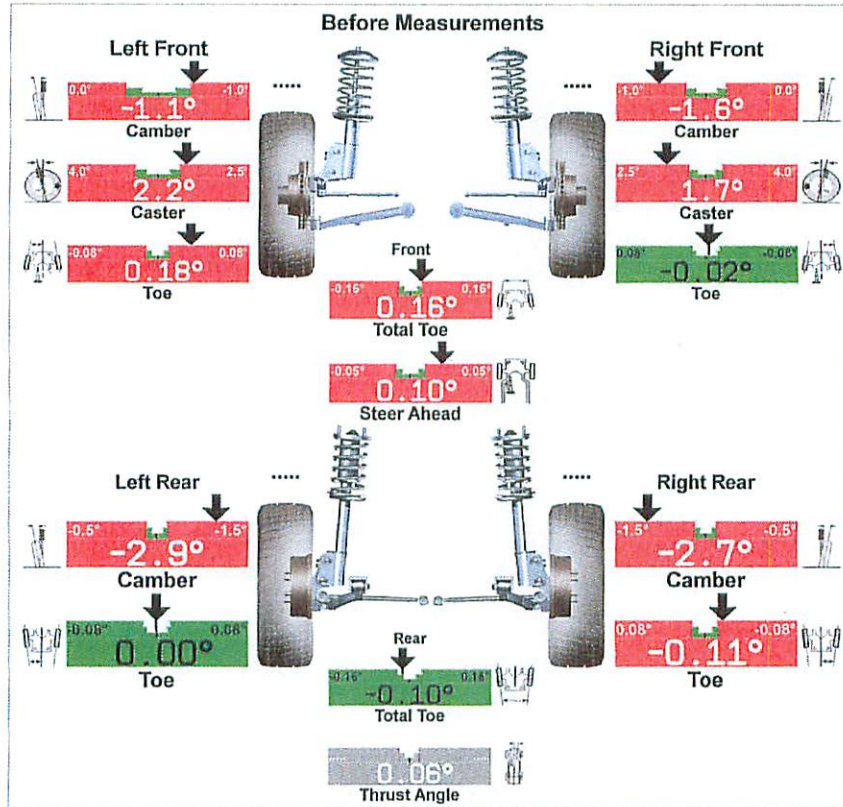

Work Order:
VIN:
Year:
Date

R000014
08
11/16/16 8:01 AM

Acura 2008 TL ExpressAlign Total Alignment

• One or more values are not within specification. Tire wear, handling and safety problems may result.

CONFIDENTIAL