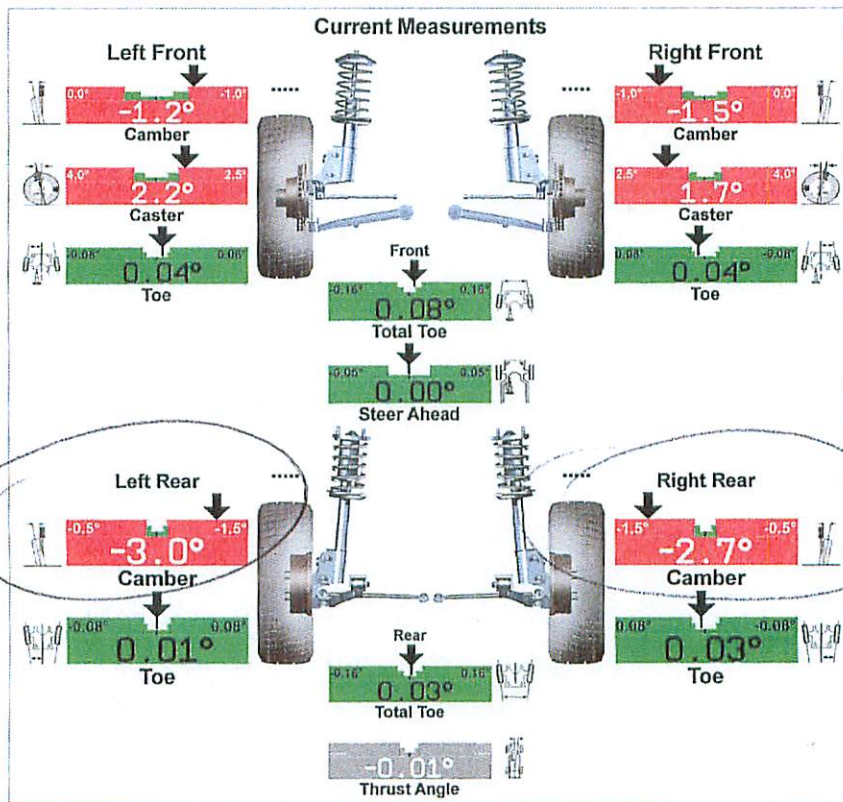

Work Order:
VIN:
Year:
Date

R000014
08
11/16/16 8:01 AM

Acura 2008 TL ExpressAlign Total Alignment

• One or more values are not within specification. Tire wear, handling and safety problems may result.

CONFIDENTIAL