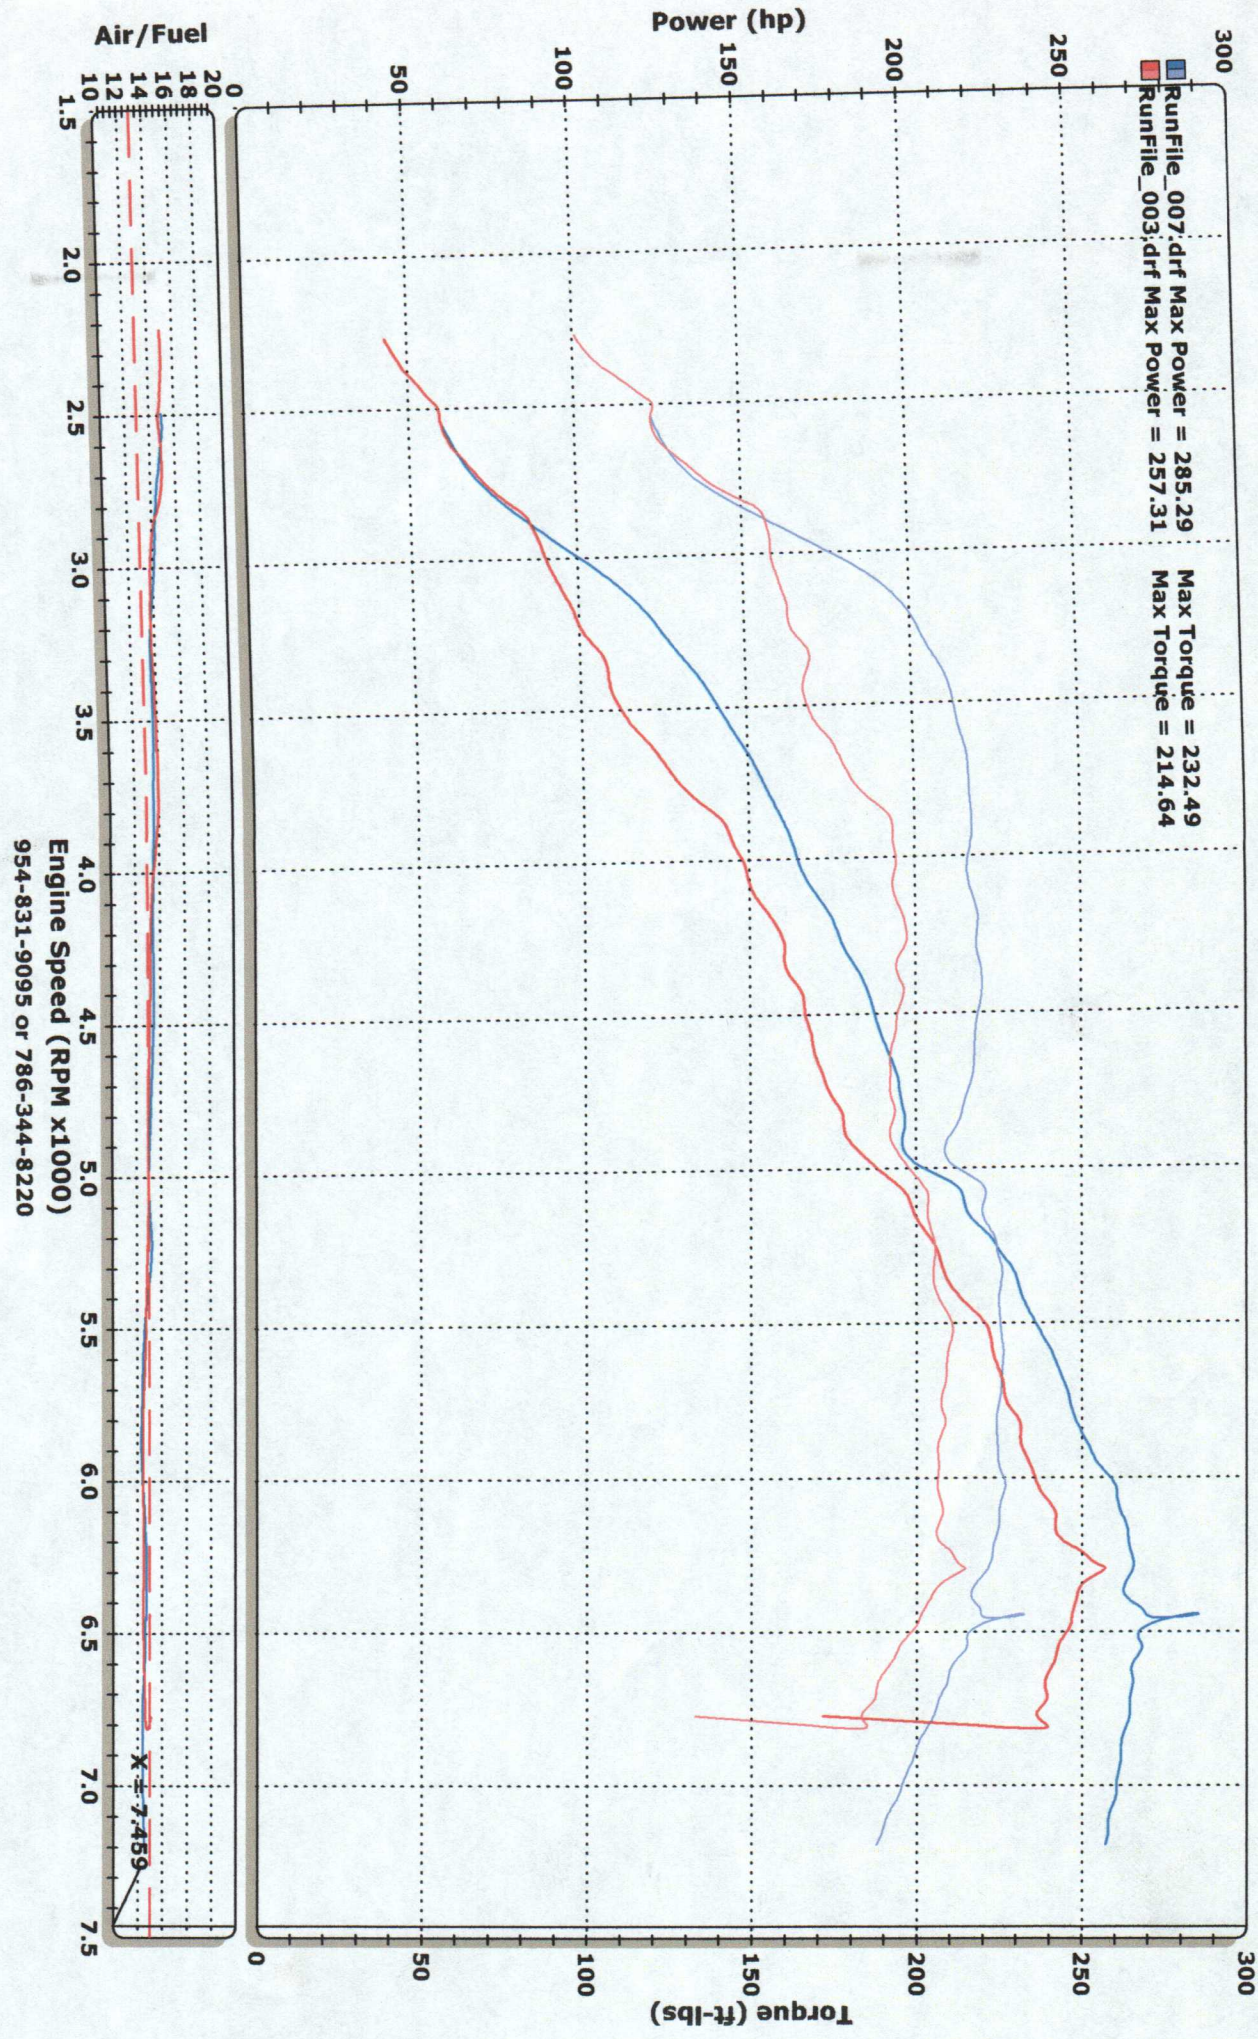

954-831-9095 or 786-344-8220

RunFile\_007.dtf - 2/2/2012 11:10:30 PM Run Type: RO Run Conditions: 79.93 °F, 30.04 in-Hg, Humidity: 60%, SAE: 1.00  
 Max Power = 278.57 Max Torque = 227.02

RunFile\_003.dtf - 2/2/2012 7:57:34 PM Run Type: RO Run Conditions: 81.15 °F, 30.03 in-Hg, Humidity: 57%, SAE: 1.00  
 Max Power = 251.32 Max Torque = 209.64

RunFile\_007.drf - 2/2/2012 11:10:30 PM Run Type: RO Run Conditions: 79.93 °F, 30.04 in-Hg, Humidity: 60%, STD: 1.02  
 Max Power = 285.29 Max Torque = 232.49

RunFile\_003.drf - 2/2/2012 7:57:34 PM Run Type: RO Run Conditions: 81.15 °F, 30.03 in-Hg, Humidity: 57%, STD: 1.02  
 Max Power = 257.31 Max Torque = 214.64

X = 7.459