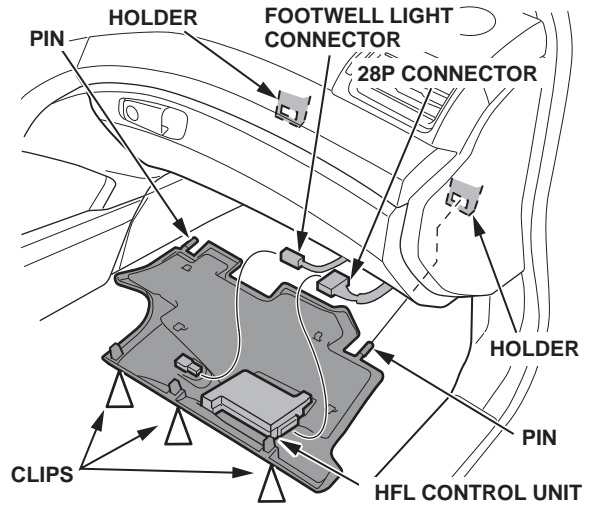

WARRANTY CLAIM INFORMATION

The normal warranty applies.

Operation Number: 0521B3

Flat Rate Time: 0.2 hour

Failed Part: 39770-TL2-A11

Defect Code: 03217

Symptom Code: 03220

Skill Level: Repair Technician

REPAIR PROCEDURE

1. Remove the passenger's dashboard undercover by gently pulling down the rear edge to detach the clips.

2. Pull the undercover away to release the pins from the holders.
3. Disconnect the footwell light connector.
4. Disconnect the 28P connector from the HFL control unit.
5. Detach the HFL control unit from the passenger's dashboard undercover.

6. Attach the new control unit to the passenger's dashboard undercover.
7. Plug the connector 28P into the HFL control unit.
8. Reconnect the footwell light connector.
9. Reinstall the passenger's dashboard undercover.