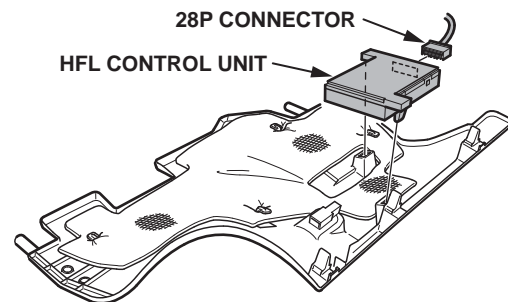

PROBABLE CAUSE

During system shutdown, the HFL software fails to save the pairing information used to establish the bluetooth connection.

CORRECTIVE ACTION

Replace the HFL control unit.

PARTS INFORMATION

HFL Control Unit:
 2011–12 TSX Base – P/N 39770-TL2-A11
 2011–12 TSX Tech – P/N 39770-TL2-A21

WARRANTY CLAIM INFORMATION

The normal warranty applies.

Operation Number: 0521B3

Flat Rate Time: 0.2 hour

Failed Part: 39770-TL2-A11

Defect Code: 03217

Symptom Code: 03220

Skill Level: Repair Technician

REPAIR PROCEDURE

1. Remove the passenger's dashboard undercover by gently pulling down the rear edge to detach the clips.

2. Pull the undercover away to release the pins from the holders.
3. Disconnect the footwell light connector.
4. Disconnect the 28P connector from the HFL control unit.
5. Detach the HFL control unit from the passenger's dashboard undercover.