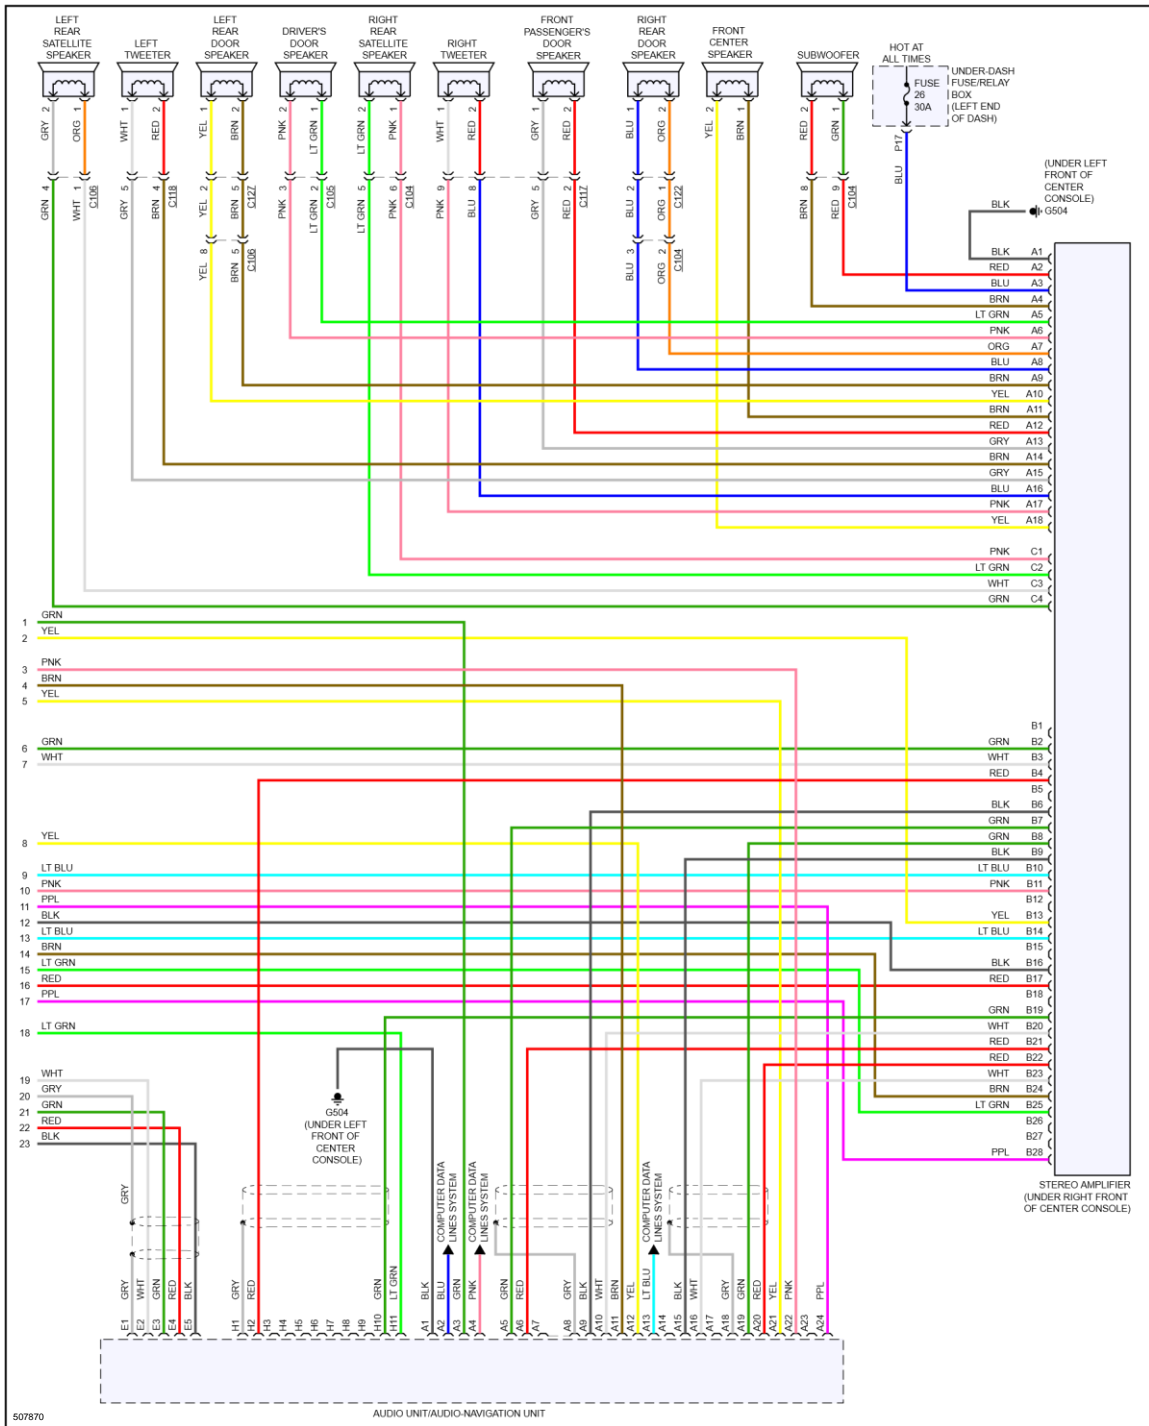

# NAVIGATION

Fig 1: Blind Spot Monitoring Circuit

Fig 2: Compass Circuit

Fig 3: Home Link Remote Control Circuit

Fig 4: Lane Departure Warning Circuit

Fig 5: Navigation Circuit (1 of 5)

507862

Fig 6: Navigation Circuit (2 of 5)

Fig 7: Navigation Circuit (3 of 5)

Fig 8: Navigation Circuit (4 of 5)

Fig 9: Navigation Circuit (5 of 5)

Fig 10: Parking Assistant Circuit

Fig 11: Rear Camera Circuit