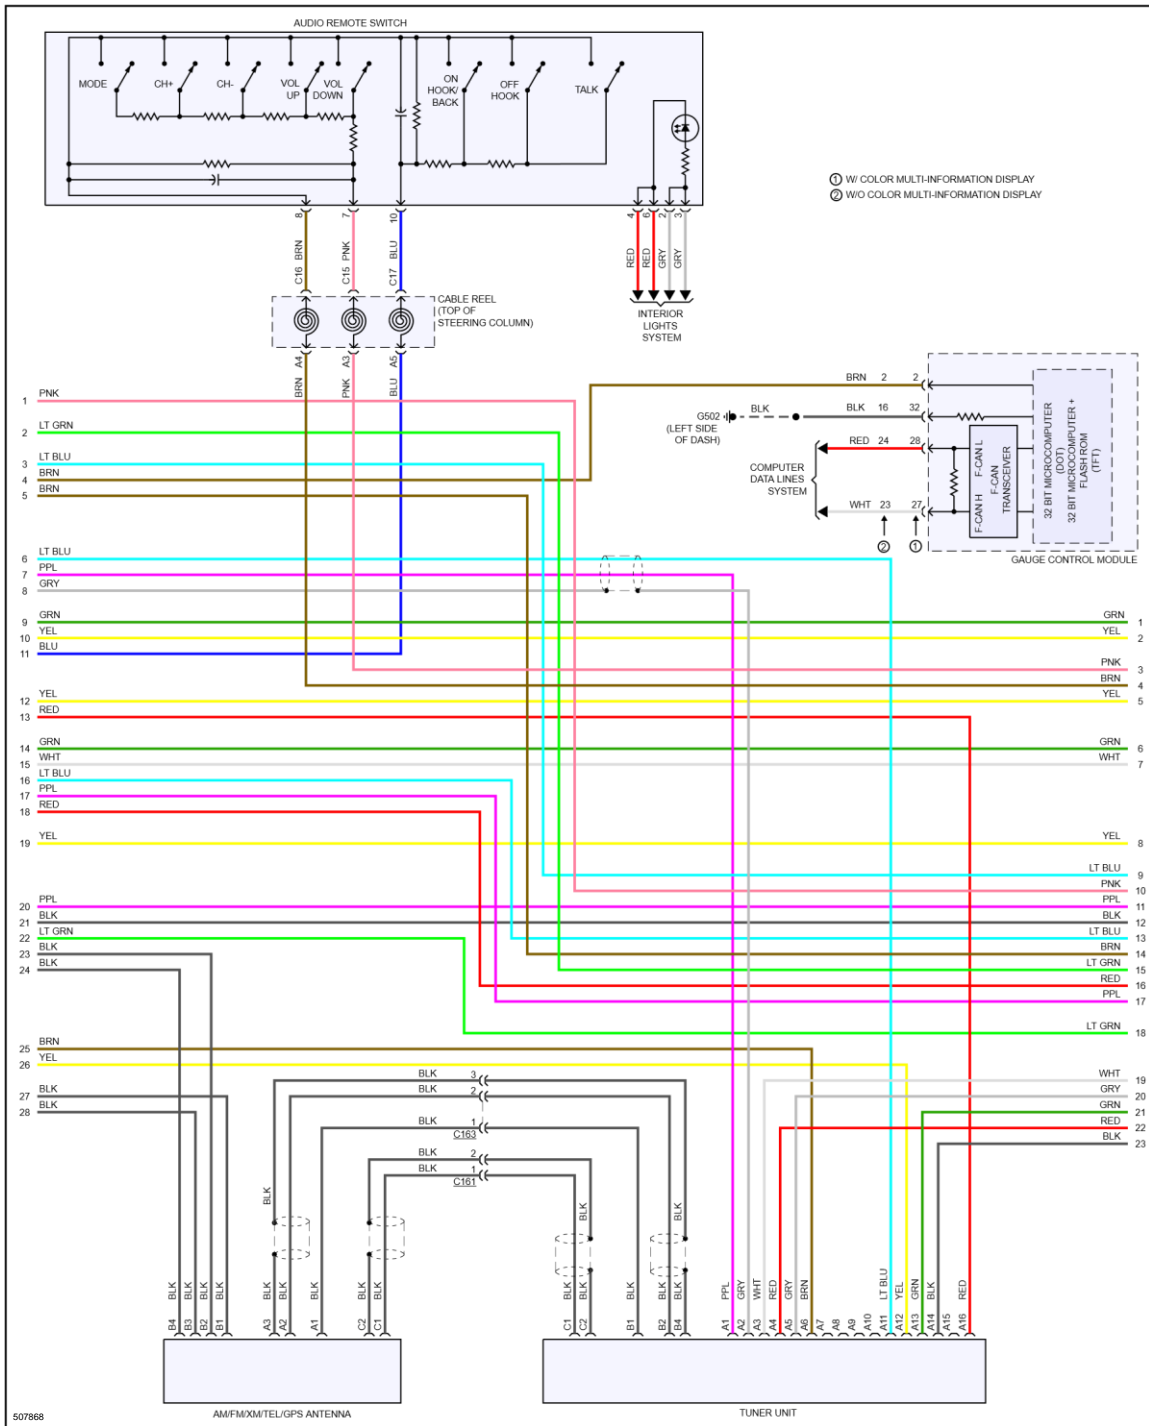

# NAVIGATION

Fig 1: Blind Spot Monitoring Circuit

Fig 2: Compass Circuit

Fig 3: Home Link Remote Control Circuit

Fig 4: Lane Departure Warning Circuit

Fig 5: Navigation Circuit (1 of 5)

507862

Fig 6: Navigation Circuit (2 of 5)

Fig 7: Navigation Circuit (3 of 5)

Fig 8: Navigation Circuit (4 of 5)

Fig 9: Navigation Circuit (5 of 5)

Fig 10: Parking Assistant Circuit

Fig 11: Rear Camera Circuit