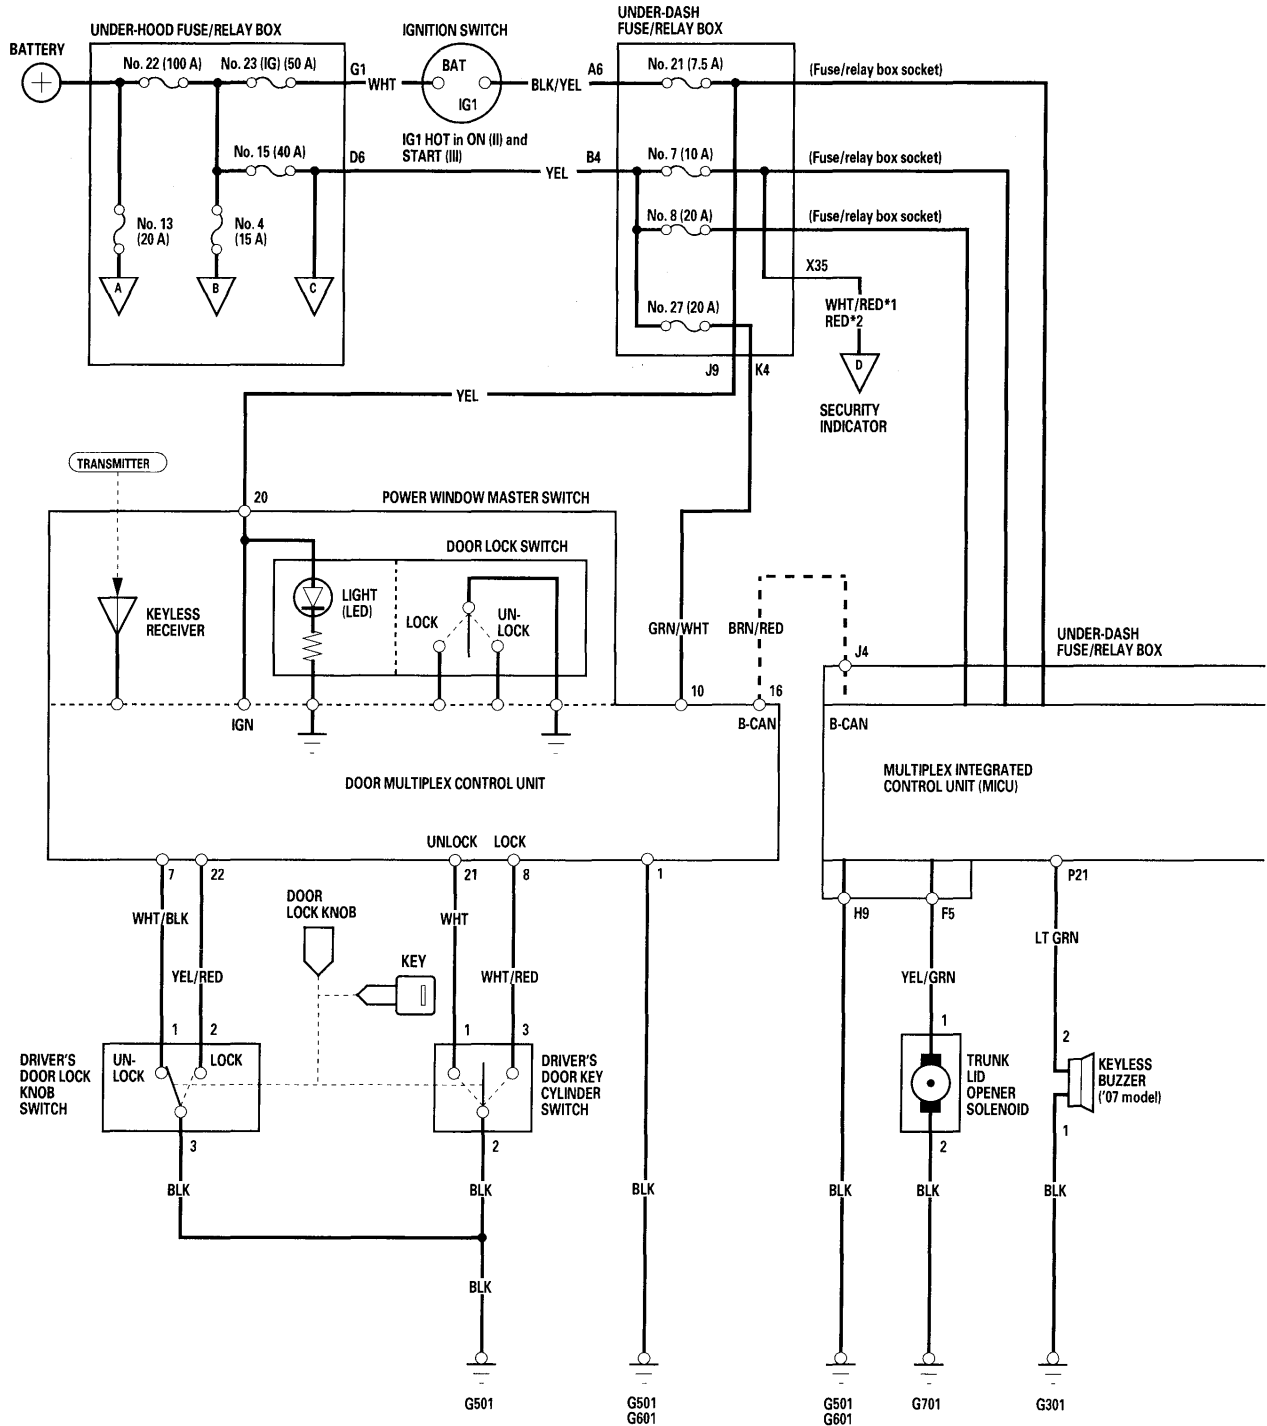

Keyless/Power Door Locks/Security System

Circuit Diagram

*1: '04-05 models
 *2: '06-07 models
 : CAN line

MULTIPLEX INTEGRATED CONTROL UNIT (MICU)

(cont'd)

Keyless/Power Door Locks/Security System

Circuit Diagram (cont'd)